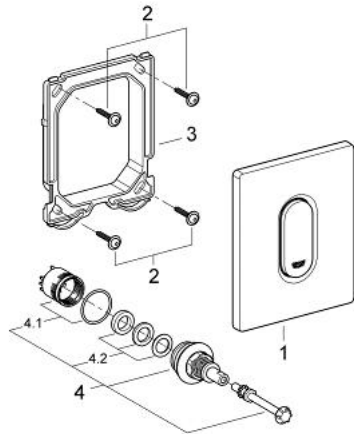

38 857 000 ARENA COSMOPOLITAN WALL PLATE

PRODUCT DESCRIPTION

- Colour: chrome
- manual activation for urinal
- set for final installation
- for Rapido U or Rapido UMB
- 116 x 144 mm
- mechanical functional cartridge
- flow pressure min 0.5 bar
- operating pressure max 6 bar
- 1.0 - 6.0 adjustable
- low noise (group II according to German noise specification)
- GROHE LongLife finish

38 857 000 ARENA COSMOPOLITAN WALL PLATE

SPARE PARTS, March 2012 – now

- 1: top plate w. push button (Spare part-nr. 42380000)
- 2: Screw dia. 4x52 mm (Spare part-nr. 6636200M)
- 3: Frame (Spare part-nr. 66845000)
- 4: Cartridge (Spare part-nr. 42354000)
- 4.1: Repl. kit f. seal (Spare part-nr. 4271500M)
- 4.2: Rings (Spare part-nr. 4282000M)