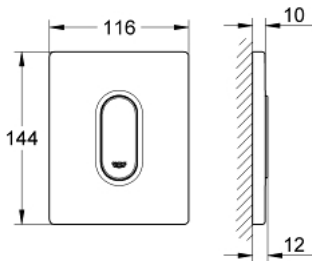

38 857 000 ARENA COSMOPOLITAN WALL PLATE

PRODUCT DESCRIPTION

- Colour: chrome
- manual activation for urinal
- set for final installation
- for Rapido U or Rapido UMB
- 116 x 144 mm
- mechanical functional cartridge
- flow pressure min 0.5 bar
- operating pressure max 6 bar
- 1.0 - 6.0 adjustable
- low noise (group II according to German noise specification)
- GROHE LongLife finish

38 857 000 ARENA COSMOPOLITAN WALL PLATE

SPARE PARTS, March 2012 – now

- 1: top plate w. push button (Spare part-nr. 42380000)
- 2: Screw dia. 4x52 mm (Spare part-nr. 6636200M)
- 3: Frame (Spare part-nr. 66845000)
- 4: Cartridge (Spare part-nr. 42354000)
- 4.1: Repl. kit f. seal (Spare part-nr. 4271500M)
- 4.2: Rings (Spare part-nr. 4282000M)