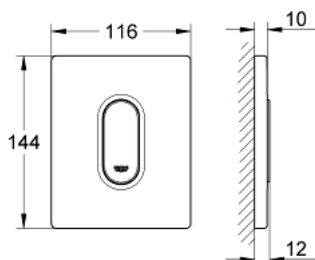

### PRODUCT DESCRIPTION

- Colour: chrome
- manual activation for urinal
- set for final installation
- for Rapido U or Rapido UMB
- 116 x 144 mm
- mechanical functional cartridge
- flow pressure min 0.5 bar
- operating pressure max 6 bar
- 1.0 - 6.0 l adjustable
- low noise (group II according to German noise specification)
- GROHE LongLife finish

### SPARE PARTS, 3月 2012 – now

1: Top plate with push button (Spare part-nr. 42380000)

2: Screw (Spare part-nr. 6636200M)

3: Mounting frame (Spare part-nr. 66845000)

4: Cartridge (Spare part-nr. 42354000)

4.1: Seal kit (Spare part-nr. 4271500M)

4.2: Rings (Spare part-nr. 4282000M)