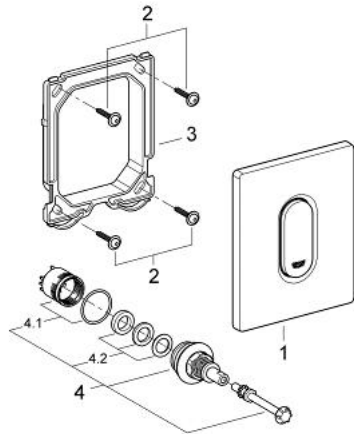

### PRODUCT DESCRIPTION

- Colour: chrome
- manual activation for urinal
- set for final installation
- for Rapido U or Rapido UMB
- 116 x 144 mm
- mechanical functional cartridge
- flow pressure min 0.5 bar
- operating pressure max 6 bar
- 1.0 - 6.0 l adjustable
- low noise (group II according to German noise specification)
- GROHE LongLife finish

### SPARE PARTS, 3月 2012 – now

1: Top plate with push button (Spare part-nr. 42380000)

2: Screw (Spare part-nr. 6636200M)

3: Mounting frame (Spare part-nr. 66845000)

4: Cartridge (Spare part-nr. 42354000)