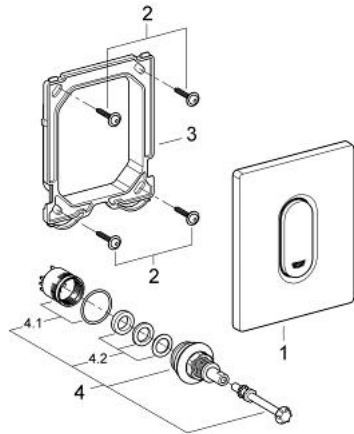

38 857 P00 ARENA COSMOPOLITAN WALL PLATE

PRODUCT DESCRIPTION

- Colour: matt chrome
- manual activation for urinal
- set for final installation
- for Rapido U or Rapido UMB
- 116 x 144 mm
- mechanical functional cartridge
- flow pressure min 0.5 bar
- operating pressure max 6 bar
- 1.0 - 6.0 adjustable
- low noise (group II according to German noise specification)
- GROHE LongLife finish

38 857 P00 ARENA COSMOPOLITAN WALL PLATE

SPARE PARTS, March 2012 – now

- 1: top plate w. push button (Spare part-nr. 42380P00)
- 2: Screw dia. 4x52 mm (Spare part-nr. 6636200M)
- 3: Frame (Spare part-nr. 66845000)
- 4: Cartridge (Spare part-nr. 42354000)
- 4.1: Repl. kit f. seal (Spare part-nr. 4271500M)
- 4.2: Rings (Spare part-nr. 4282000M)