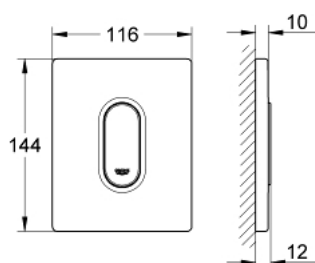

38 857 P00 ARENA COSMOPOLITAN WALL PLATE

PRODUCT DESCRIPTION

- Colour: matt chrome
- manual activation for urinal
- set for final installation
- for Rapido U or Rapido UMB
- 116 x 144 mm
- mechanical functional cartridge
- flow pressure min 0.5 bar
- operating pressure max 6 bar
- 1.0 - 6.0 adjustable
- low noise (group II according to German noise specification)
- GROHE LongLife finish

38 857 P00 ARENA COSMOPOLITAN WALL PLATE

SPARE PARTS, March 2012 – now

- 1: top plate w. push button (Spare part-nr. 42380P00)
- 2: Screw dia. 4x52 mm (Spare part-nr. 6636200M)
- 3: Frame (Spare part-nr. 66845000)
- 4: Cartridge (Spare part-nr. 42354000)
- 4.1: Repl. kit f. seal (Spare part-nr. 4271500M)
- 4.2: Rings (Spare part-nr. 4282000M)