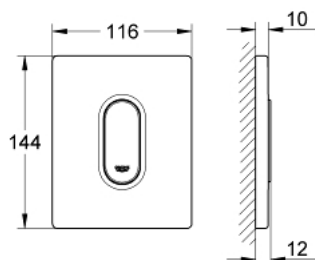

38 857 P00 ARENA COSMOPOLITAN ACTUATION PLATE

PRODUCT DESCRIPTION

- Colour: matt chrome
- manual activation for urinal
- set for final installation
- for Rapido U or Rapido UMB
- 116 x 144 mm
- mechanical functional cartridge
- flow pressure min 0.5 bar
- operating pressure max 6 bar
- 1.0 - 6.0 l adjustable
- low noise (group II according to German noise specification)
- GROHE LongLife finish

38 857 P00 ARENA COSMOPOLITAN ACTUATION PLATE

SPARE PARTS, 3月 2012 – now

- 1: Top plate with push button (Spare part-nr. 42380P00)
- 2: Screw (Spare part-nr. 6636200M)
- 3: Mounting frame (Spare part-nr. 66845000)
- 4: Cartridge (Spare part-nr. 42354000)
- 4.1: Seal kit (Spare part-nr. 4271500M)
- 4.2: Rings (Spare part-nr. 4282000M)