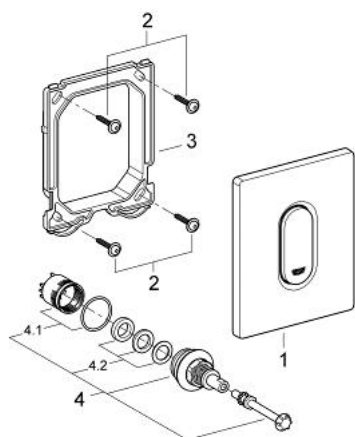

38 857 P00 ARENA COSMOPOLITAN ACTUATION PLATE

PRODUCT DESCRIPTION

- Colour: matt chrome
- manual activation for urinal
- set for final installation
- for Rapido U or Rapido UMB
- 116 x 144 mm
- mechanical functional cartridge
- flow pressure min 0.5 bar
- operating pressure max 6 bar
- 1.0 - 6.0 l adjustable
- low noise (group II according to German noise specification)
- GROHE LongLife finish

38 857 P00 ARENA COSMOPOLITAN ACTUATION PLATE

SPARE PARTS, 3月 2012 – now

- 1: Top plate with push button (Spare part-nr. 42380P00)
- 2: Screw (Spare part-nr. 6636200M)
- 3: Mounting frame (Spare part-nr. 66845000)
- 4: Cartridge (Spare part-nr. 42354000)
- 4.1: Seal kit (Spare part-nr. 4271500M)
- 4.2: Rings (Spare part-nr. 4282000M)