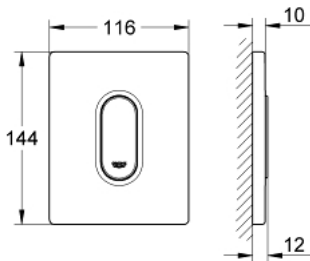

38 857 SH0 ARENA COSMOPOLITAN WALL PLATE

PRODUCT DESCRIPTION

- Colour: alpine white
- manual activation for urinal
- set for final installation
- for Rapido U or Rapido UMB
- 116 x 144 mm
- mechanical functional cartridge
- flow pressure min 0.5 bar
- operating pressure max 6 bar
- 1.0 - 6.0 adjustable
- low noise (group II according to German noise specification)

38 857 SH0 ARENA COSMOPOLITAN WALL PLATE

SPARE PARTS, March 2012 – now

- 1: top plate w. push button (Spare part-nr. 42380SH0)
- 2: Screw dia. 4x52 mm (Spare part-nr. 6636200M)
- 3: Frame (Spare part-nr. 66845000)
- 4: Cartridge (Spare part-nr. 42354000)
- 4.1: Repl. kit f. seal (Spare part-nr. 4271500M)
- 4.2: Rings (Spare part-nr. 4282000M)