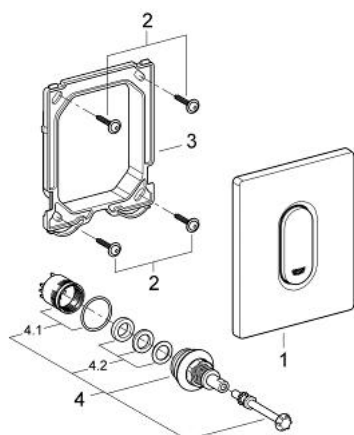

38 857 SH0 ARENA COSMOPOLITAN WALL PLATE

PRODUCT DESCRIPTION

- Colour: alpine white
- manual activation for urinal
- set for final installation
- for Rapido U or Rapido UMB
- 116 x 144 mm
- mechanical functional cartridge
- flow pressure min 0.5 bar
- operating pressure max 6 bar
- 1.0 - 6.0 adjustable
- low noise (group II according to German noise specification)

38 857 SH0 ARENA COSMOPOLITAN WALL PLATE

SPARE PARTS, March 2012 – now

- 1: top plate w. push button (Spare part-nr. 42380SH0)
- 2: Screw dia. 4x52 mm (Spare part-nr. 6636200M)
- 3: Frame (Spare part-nr. 66845000)
- 4: Cartridge (Spare part-nr. 42354000)
- 4.1: Repl. kit f. seal (Spare part-nr. 4271500M)
- 4.2: Rings (Spare part-nr. 4282000M)