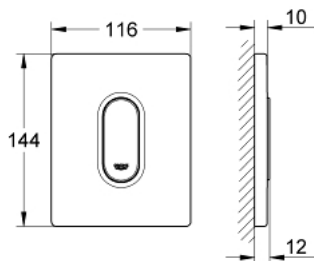

38 857 SH0 ARENA COSMOPOLITAN ACTUATION PLATE

PRODUCT DESCRIPTION

- Colour: alpine white
- manual activation for urinal
- set for final installation
- for Rapido U or Rapido UMB
- 116 x 144 mm
- mechanical functional cartridge
- flow pressure min 0.5 bar
- operating pressure max 6 bar
- 1.0 - 6.0 l adjustable
- low noise (group II according to German noise specification)

38 857 SH0 ARENA COSMOPOLITAN ACTUATION PLATE

SPARE PARTS, 3月 2012 – now

- 1: Top plate with push button (Spare part-nr. 42380SH0)
- 2: Screw (Spare part-nr. 6636200M)
- 3: Mounting frame (Spare part-nr. 66845000)
- 4: Cartridge (Spare part-nr. 42354000)
- 4.1: Seal kit (Spare part-nr. 4271500M)
- 4.2: Rings (Spare part-nr. 4282000M)