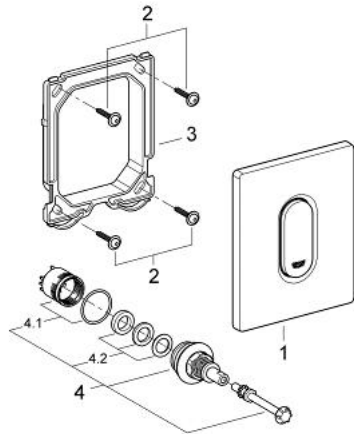

38 857 SH0 ARENA COSMOPOLITAN ACTUATION PLATE

PRODUCT DESCRIPTION

- Colour: alpine white
- manual activation for urinal
- set for final installation
- for Rapido U or Rapido UMB
- 116 x 144 mm
- mechanical functional cartridge
- flow pressure min 0.5 bar
- operating pressure max 6 bar
- 1.0 - 6.0 l adjustable
- low noise (group II according to German noise specification)

38 857 SH0 ARENA COSMOPOLITAN ACTUATION PLATE

SPARE PARTS, 3月 2012 – now

- 1: Top plate with push button (Spare part-nr. 42380SH0)
- 2: Screw (Spare part-nr. 6636200M)
- 3: Mounting frame (Spare part-nr. 66845000)
- 4: Cartridge (Spare part-nr. 42354000)
- 4.1: Seal kit (Spare part-nr. 4271500M)
- 4.2: Rings (Spare part-nr. 4282000M)