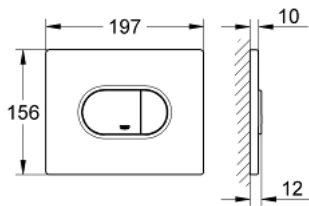

### PRODUCT DESCRIPTION

- Colour: chrome
- for dual flush or start & stop actuation
- for pneumatic discharge valve AV1
- horizontal installation
- 156 x 197 mm
- material: ABS
- GROHE LongLife finish
- GROHE EcoJoy - less water, perfect flow
- for combination with Rapid SL and Uniset with GD 2 cistern
- for use with Rapid SLX please order shaft 66 791 000 (sold separately)

## 38 858 000 ARENA COSMOPOLITAN FLUSH PLATE

**SPARE PARTS**, September 2009 – now

1: top plate w. push button (Spare part-nr. 42379000)

2: Screw dia. 4x52 mm (Spare part-nr. 6636200M)

3: Frame (Spare part-nr. 43207000)