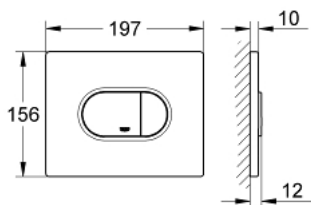

38 858 000 ARENA COSMOPOLITAN FLUSH PLATE

PRODUCT DESCRIPTION

- Colour: chrome
- for dual flush or start & stop actuation
- for pneumatic discharge valve AV1
- horizontal installation
- 156 x 197 mm
- material: ABS
- GROHE LongLife finish
- for combination with Rapid SL and Uniset with GD 2 cistern
- for use with Rapid SLX please order shaft 66 791 000 (sold separately)

38 858 000 ARENA COSMOPOLITAN FLUSH PLATE

SPARE PARTS, September 2009 – now

1: top plate w. push button (Spare part-nr. 42379000)

2: Screw dia. 4x52 mm (Spare part-nr. 6636200M)

3: Frame (Spare part-nr. 43207000)