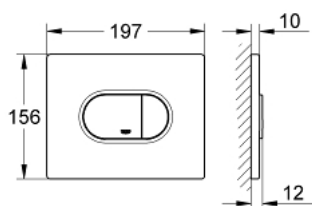

38 858 000 ARENA COSMOPOLITAN FLUSH PLATE

PRODUCT DESCRIPTION

- Colour: chrome
- for dual flush or start & stop actuation
- for pneumatic discharge valve AV1
- horizontal installation
- 156 x 197 mm
- material: ABS
- GROHE LongLife finish
- GROHE EcoJoy - Less water, perfect flow
- for combination with Rapid SL and Uniset with GD 2 cistern
- for use with Rapid SLX please order shaft 66 791 000 (sold separately)

38 858 000 ARENA COSMOPOLITAN FLUSH PLATE

SPARE PARTS, 9月 2009 – now

1: Top plate with push button (Spare part-nr. 42379000)

2: Screw (Spare part-nr. 6636200M)

3: Mounting frame (Spare part-nr. 43207000)

4: Fixing set (Spare part-nr. 4308500M)*