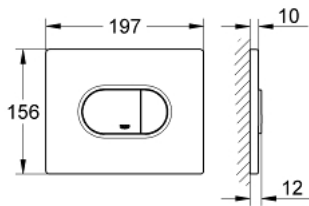

38 858 000 ARENA COSMOPOLITAN FLUSH PLATE

PRODUCT DESCRIPTION

- Colour: chrome
- for dual flush or start & stop actuation
- for pneumatic discharge valve AV1
- horizontal installation
- 156 x 197 mm
- material: ABS
- GROHE LongLife finish
- for combination with Rapid SL and Uniset with GD 2 cistern
- for use with Rapid SLX please order shaft 66 791 000 (sold separately)

38 858 000 ARENA COSMOPOLITAN FLUSH PLATE

SPARE PARTS, 9月 2009 – now

1: Top plate with push button (Spare part-nr. 42379000)

2: Screw (Spare part-nr. 6636200M)

3: Mounting frame (Spare part-nr. 43207000)

4: Fixing set (Spare part-nr. 4308500M)*