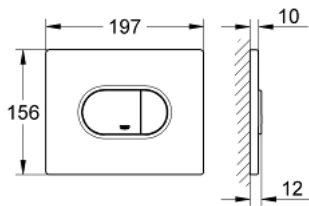

## 38 858 P00 ARENA COSMOPOLITAN FLUSH PLATE

### PRODUCT DESCRIPTION

- Colour: matt chrome
- for dual flush or start & stop actuation
- for pneumatic discharge valve AV1
- horizontal installation
- 156 x 197 mm
- material: ABS
- GROHE LongLife finish
- for combination with Rapid SL and Uniset with GD 2 cistern
- for use with Rapid SLX please order shaft 66 791 000 (sold separately)

## 38 858 P00 ARENA COSMOPOLITAN FLUSH PLATE

**SPARE PARTS**, September 2009 – now

1: top plate w. push button (Spare part-nr. 42379P00)

2: Screw dia. 4x52 mm (Spare part-nr. 6636200M)

3: Frame (Spare part-nr. 43207000)