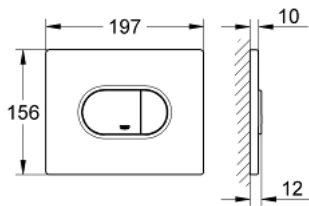

38 858 P00 ARENA COSMOPOLITAN FLUSH PLATE

PRODUCT DESCRIPTION

- Colour: matt chrome
- for dual flush or start & stop actuation
- for pneumatic discharge valve AV1
- horizontal installation
- 156 x 197 mm
- material: ABS
- GROHE LongLife finish
- GROHE EcoJoy - less water, perfect flow
- for combination with Rapid SL and Uniset with GD 2 cistern
- for use with Rapid SLX please order shaft 66 791 000 (sold separately)

38 858 P00 ARENA COSMOPOLITAN FLUSH PLATE

SPARE PARTS, September 2009 – now

1: top plate w. push button (Spare part-nr. 42379P00)

2: Screw dia. 4x52 mm (Spare part-nr. 6636200M)

3: Frame (Spare part-nr. 43207000)