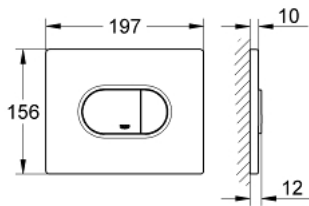

38 858 P00 ARENA COSMOPOLITAN FLUSH PLATE

PRODUCT DESCRIPTION

- Colour: matt chrome
- for dual flush or start & stop actuation
- for pneumatic discharge valve AV1
- horizontal installation
- 156 x 197 mm
- material: ABS
- GROHE LongLife finish
- for combination with Rapid SL and Uniset with GD 2 cistern
- for use with Rapid SLX please order shaft 66 791 000 (sold separately)

38 858 P00 ARENA COSMOPOLITAN FLUSH PLATE

SPARE PARTS, 9月 2009 – now

1: Top plate with push button (Spare part-nr. 42379P00)

2: Screw (Spare part-nr. 6636200M)

3: Mounting frame (Spare part-nr. 43207000)

4: Fixing set (Spare part-nr. 4308500M)*