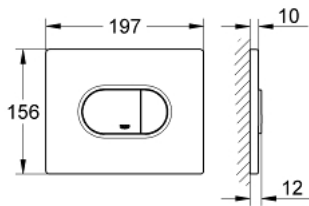

## 38 858 P00 ARENA COSMOPOLITAN FLUSH PLATE

### PRODUCT DESCRIPTION

- Colour: matt chrome
- for dual flush or start & stop actuation
- for pneumatic discharge valve AV1
- horizontal installation
- 156 x 197 mm
- material: ABS
- GROHE LongLife finish
- GROHE EcoJoy - Less water, perfect flow
- for combination with Rapid SL and Uniset with GD 2 cistern
- for use with Rapid SLX please order shaft 66 791 000 (sold separately)