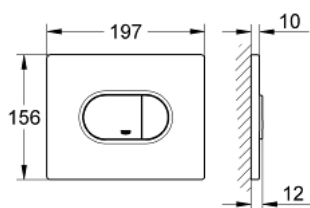

38 858 SH0 ARENA COSMOPOLITAN FLUSH PLATE

PRODUCT DESCRIPTION

- Colour: alpine white
- for dual flush or start & stop actuation
- for pneumatic discharge valve AV1
- horizontal installation
- 156 x 197 mm
- material: ABS
- GROHE EcoJoy - less water, perfect flow
- for combination with Rapid SL and Uniset with GD 2 cistern
- for use with Rapid SLX please order shaft 66 791 000 (sold separately)

38 858 SH0 ARENA COSMOPOLITAN FLUSH PLATE

SPARE PARTS, September 2009 – now

1: top plate w. push button (Spare part-nr. 42379SH0)

2: Screw dia. 4x52 mm (Spare part-nr. 6636200M)

3: Frame (Spare part-nr. 43207000)