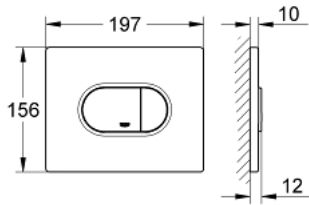

38 858 SH0 ARENA COSMOPOLITAN FLUSH PLATE

PRODUCT DESCRIPTION

- Colour: alpine white
- for dual flush or start & stop actuation
- for pneumatic discharge valve AV1
- horizontal installation
- 156 x 197 mm
- material: ABS
- GROHE EcoJoy - Less water, perfect flow
- for combination with Rapid SL and Uniset with GD 2 cistern
- for use with Rapid SLX please order shaft 66 791 000 (sold separately)

38 858 SH0 ARENA COSMOPOLITAN FLUSH PLATE

SPARE PARTS, 9月 2009 – now

1: Top plate with push button (Spare part-nr. 42379SH0)

2: Screw (Spare part-nr. 6636200M)

3: Mounting frame (Spare part-nr. 43207000)

4: Fixing set (Spare part-nr. 4308500M)*