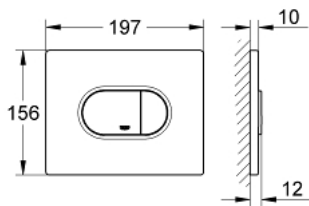

## 38 858 SH0 ARENA COSMOPOLITAN FLUSH PLATE

### PRODUCT DESCRIPTION

- Colour: alpine white
- for dual flush or start & stop actuation
- for pneumatic discharge valve AV1
- horizontal installation
- 156 x 197 mm
- material: ABS
- for combination with Rapid SL and Uniset with GD 2 cistern
- for use with Rapid SLX please order shaft 66 791 000 (sold separately)