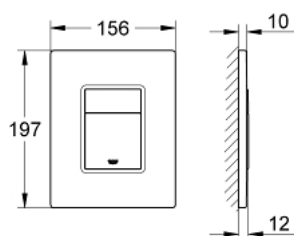

38 859 XG0 SKATE COSMOPOLITAN FLUSH PLATE

PRODUCT DESCRIPTION

- Colour: black graphics
- with printed graphics
- for dual flush or start & stop actuation
- for pneumatic discharge valve AV1
- vertical and horizontal installation
- 156 x 197 mm
- material: ABS
- GROHE LongLife finish
- GROHE EcoJoy - less water, perfect flow

38 859 XG0 SKATE COSMOPOLITAN FLUSH PLATE

SPARE PARTS, October 2009 – now

1: top plate w. push button (Spare part-nr. 42371XG0)

2: Screw dia. 4x52 mm (Spare part-nr. 6636200M)

3: Frame (Spare part-nr. 43207000)