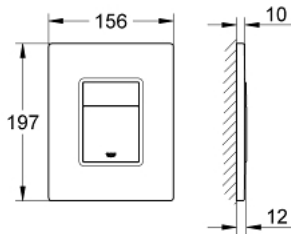

38 859 XG0 SKATE COSMOPOLITAN FLUSH PLATE

PRODUCT DESCRIPTION

- Colour: black graphics
- with printed graphics
- for dual flush or start & stop actuation
- for pneumatic discharge valve AV1
- vertical and horizontal installation
- 156 x 197 mm
- material: ABS
- GROHE LongLife finish

38 859 XG0 SKATE COSMOPOLITAN FLUSH PLATE

SPARE PARTS, October 2009 – now

1: top plate w. push button (Spare part-nr. 42371XG0)

2: Screw dia. 4x52 mm (Spare part-nr. 6636200M)

3: Frame (Spare part-nr. 43207000)