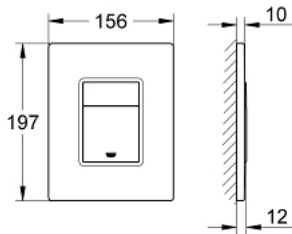

38 859 XG0 SKATE COSMOPOLITAN FLUSH PLATE

PRODUCT DESCRIPTION

- Colour: black graphics
- with printed graphics
- for dual flush or start & stop actuation
- for pneumatic discharge valve AV1
- vertical and horizontal installation
- 156 x 197 mm
- material: ABS
- GROHE LongLife finish
- GROHE EcoJoy - Less water, perfect flow

38 859 XG0 SKATE COSMOPOLITAN FLUSH PLATE

SPARE PARTS, 10月 2009 – now

1: Top plate with push button (Spare part-nr. 42371XG0)

2: Screw (Spare part-nr. 6636200M)

3: Mounting frame (Spare part-nr. 43207000)