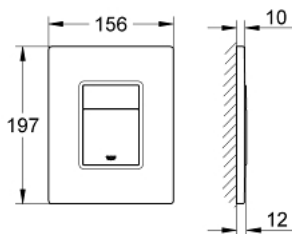

38 859 XG0 SKATE COSMOPOLITAN FLUSH PLATE

PRODUCT DESCRIPTION

- Colour: black graphics
- with printed graphics
- for dual flush or start & stop actuation
- for pneumatic discharge valve AV1
- vertical and horizontal installation
- 156 x 197 mm
- material: ABS
- GROHE LongLife finish

38 859 XG0 SKATE COSMOPOLITAN FLUSH PLATE

SPARE PARTS, 10月 2009 – now

1: Top plate with push button (Spare part-nr. 42371XG0)

2: Screw (Spare part-nr. 6636200M)

3: Mounting frame (Spare part-nr. 43207000)