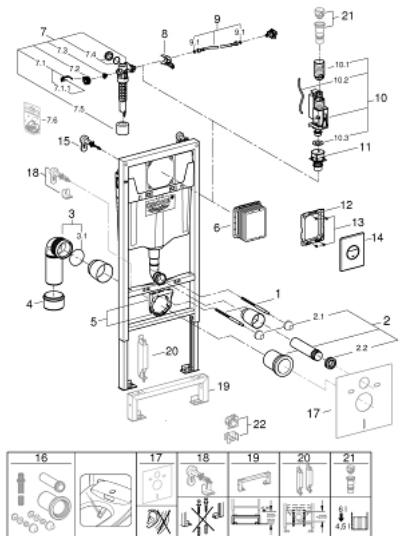

38 860 000 RAPID SL 3-IN-1 SET FOR WC, 1.13 M INSTALLATION HEIGHT

SPARE PARTS, February 2013 – now

- 1: Threaded bolt (Spare part-nr. 4276400M)
 - 2: WC inlet and outlet connecting set (Spare part-nr. 37311K00)
 - 2.1: Basin fastening (Spare part-nr. 43511SH0)
 - 2.2: Connector (Spare part-nr. 37119000)
 - 3: PP-outlet bend Ø 90 mm (Spare part-nr. 42327000)
 - 4: 4" Outlet Adaptor F Rapid SI (Spare part-nr. 42242000)
 - 5: Support for outlet bend (Spare part-nr. 42243000)
 - 6: Inspection shaft (Spare part-nr. 66791000)
 - 7: Filling valve (Spare part-nr. 37095000)
 - 7.1: Lever (Spare part-nr. 43734000)
 - 7.1.1: Ball seal dia. 9x6.8 mm (Spare part-nr. 4377000M)
 - 7.2: Valve head (Spare part-nr. 43536000)
 - 7.3: Membrane (Spare part-nr. 4375800M)
 - 7.4: Screw cap (Spare part-nr. 43735000)
 - 7.5: Valve float, 5 pcs. (Spare part-nr. 4379100M)
 - 7.6: Repl. kit f. seal (Spare part-nr. 43722000)*
 - 8: Support device (Spare part-nr. 42246000)
 - 9: Tube (Spare part-nr. 42233000)
 - 9.1: Seat washer (Spare part-nr. 0319100M)
 - 10: Headpart (Spare part-nr. 42385000)
 - 11: AV1 complete with pipe extension (Spare part-nr. 42320000)
 - 11.1: Extension for overflow pipe (Spare part-nr. 42313000)
 - 11.2: pneumatic hose (Spare part-nr. 42319000)
 - 11.3: Ball seal dia. 9x6.8 mm (Spare part-nr. 42310000)
 - 12: Valve seat for GD2 (Spare part-nr. 42315000)
 - 13: Wall union (Spare part-nr. 3855800M)
 - 14: Screw dia. 4x52 mm (Spare part-nr. 6636200M)
 - 15: Frame (Spare part-nr. 43207000)
 - 16: top plate w. push button (Spare part-nr. 42375000)
 - 17: Retro-fit set (Spare part-nr. 38796000)*
 - 18: Set for noise protection (Spare part-nr. 37131000)*
 - 19: 4,5 l Adapter for GD2 (Spare part-nr. 42333000)*
 - 20: Accessory (Spare part-nr. 38779000)*
 - 21: Xtra wall brackets, flexible placing (Spare part-nr. 38733000)*
- * Optional accessories