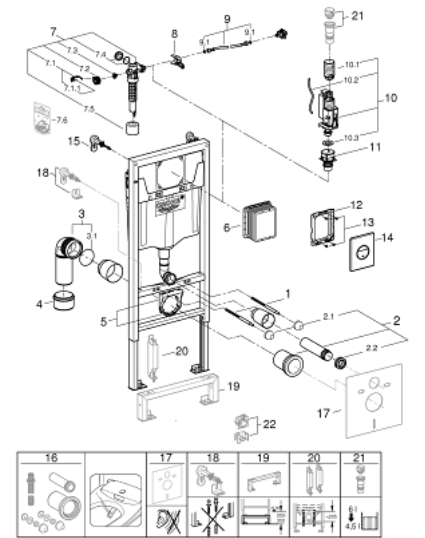

38 860 000 **RAPID SL 3-IN-1 SET FOR WC, 1.13 M INSTALLATION HEIGHT**

SPARE PARTS, 2月 2013 – now

- 1: Threaded bolt (Spare part-nr. 4276400M)
- 2: WC inlet and outlet connecting set (Spare part-nr. 37311K00)
- 2.1: Basin fastening (Spare part-nr. 43511SH0)
- 2.2: Connector (Spare part-nr. 37119000)
- 3: PP-outlet bend Ø 90 mm (Spare part-nr. 42327000)
- 4: Reducer (Spare part-nr. 42242000)
- 5: Support for outlet bend (Spare part-nr. 42243000)
- 6: Inspection shaft (Spare part-nr. 66791000)
- 7: Filling valve (Spare part-nr. 37095000)
- 7.1: Lever (Spare part-nr. 43734000)
- 7.1.1: Seal (Spare part-nr. 4377000M)
- 7.2: Valve head (Spare part-nr. 43536000)
- 7.3: Membrane (Spare part-nr. 4375800M)
- 7.4: Screw cap (Spare part-nr. 43735000)
- 7.5: Valve float, 5 pcs. (Spare part-nr. 4379100M)
- 7.6: Set of seals (Spare part-nr. 43722000)*
- 8: Support device (Spare part-nr. 42246000)
- 9: Connecting hose (Spare part-nr. 42233000)
- 9.1: Sealing washer (Spare part-nr. 0319100M)
- 10: Headpart (Spare part-nr. 42385000)
- 11: Dual Flush discharge valve AV1 (Spare part-nr. 42320000)
- 11.1: Extension for overflow pipe (Spare part-nr. 42313000)
- 11.2: Pneumatic hose (Spare part-nr. 42319000)
- 11.3: Seal (Spare part-nr. 42310000)
- 12: Valve seat for GD2 (Spare part-nr. 42315000)
- 13: Wall brackets (Spare part-nr. 3855800M)
- 14: Screw (Spare part-nr. 6636200M)
- 15: Mounting frame (Spare part-nr. 43207000)
- 16: Top plate with push button (Spare part-nr. 42375000)
- 17: Retrofit set (Spare part-nr. 38796000)*
- 18: Set for noise protection (Spare part-nr. 37131000)*
- 19: 4.5 l adapter for GD2 (Spare part-nr. 42333000)*
- 20: Accessory (Spare part-nr. 38779000)*
- 21: Xtra wall brackets, flexible placing (Spare part-nr. 38733000)*