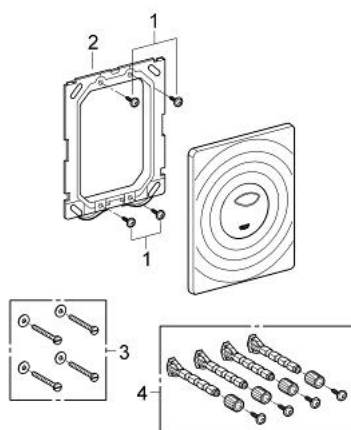

38 861 SH0 **SURF FLUSH PLATE**

PRODUCT DESCRIPTION

- Colour: alpine white
- for dual flush or start & stop actuation
- for pneumatic discharge valve AV1
- vertical and horizontal installation
- 156 x 197 mm
- material: ABS
- GROHE EcoJoy - less water, perfect flow

38 861 SH0 SURF FLUSH PLATE

SPARE PARTS, April 2013 – now

1: Screw dia. 4x52 mm (Spare part-nr. 6636200M)

2: Frame (Spare part-nr. 43207000)

3: Fixing set (Spare part-nr. 4308500M)*

4: Fixing set (Spare part-nr. 4215800M)*