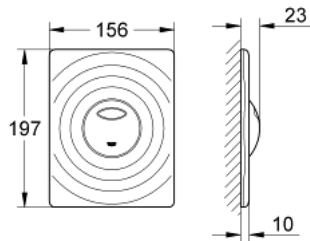

38 861 SH0 **SURF FLUSH PLATE**

PRODUCT DESCRIPTION

- Colour: alpine white
- for dual flush or start & stop actuation
- for pneumatic discharge valve AV1
- vertical and horizontal installation
- 156 x 197 mm
- material: ABS
- GROHE EcoJoy - less water, perfect flow

38 861 SH0 SURF FLUSH PLATE

SPARE PARTS, April 2013 – now

1: Screw dia. 4x52 mm (Spare part-nr. 6636200M)

2: Frame (Spare part-nr. 43207000)

3: Fixing set (Spare part-nr. 4308500M)*

4: Fixing set (Spare part-nr. 4215800M)*