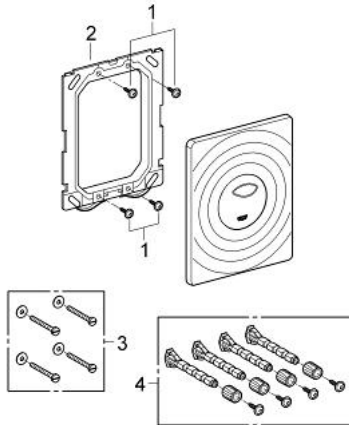

38 861 SH0 SURF FLUSH PLATE

PRODUCT DESCRIPTION

- Colour: alpine white
- for dual flush or start & stop actuation
- for pneumatic discharge valve AV1
- vertical and horizontal installation
- 156 x 197 mm
- material: ABS

38 861 SH0 SURF FLUSH PLATE

SPARE PARTS, 4月 2013 – now

- 1: Screw (Spare part-nr. 6636200M)
- 2: Mounting frame (Spare part-nr. 43207000)
- 3: Fixing set (Spare part-nr. 4308500M)*
- 4: Fixing set (Spare part-nr. 4215800M)*