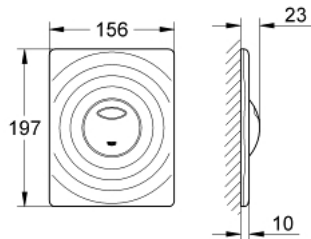

38 861 SH0 SURF FLUSH PLATE

PRODUCT DESCRIPTION

- Colour: alpine white
- for dual flush or start & stop actuation
- for pneumatic discharge valve AV1
- vertical and horizontal installation
- 156 x 197 mm
- material: ABS

38 861 SH0 SURF FLUSH PLATE

SPARE PARTS, 4月 2013 – now

- 1: Screw (Spare part-nr. 6636200M)
- 2: Mounting frame (Spare part-nr. 43207000)
- 3: Fixing set (Spare part-nr. 4308500M)*
- 4: Fixing set (Spare part-nr. 4215800M)*