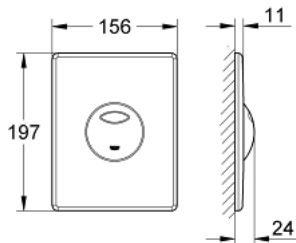

38 862 000 SKATE FLUSH PLATE

PRODUCT DESCRIPTION

- Colour: chrome
- for dual flush or start & stop actuation
- for pneumatic discharge valve AV1
- vertical and horizontal installation
- 156 x 197 mm
- material: ABS
- GROHE LongLife finish
- GROHE EcoJoy - less water, perfect flow
- for combination with Rapid SL and Uniset with GD 2 cistern
- for use with Rapid SLX please order shaft 66 791 000 (sold separately)

38 862 000 SKATE FLUSH PLATE

SPARE PARTS, January 2006 – now

1: Screw dia. 4x52 mm (Spare part-nr. 6636200M)

2: Frame (Spare part-nr. 43207000)

3: Fixing set (Spare part-nr. 4308500M)*

* Optional accessories