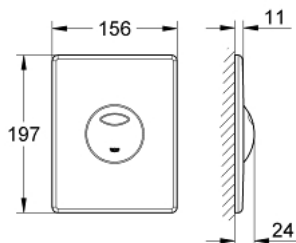

38 862 000 SKATE FLUSH PLATE

PRODUCT DESCRIPTION

- Colour: chrome
- for dual flush or start & stop actuation
- for pneumatic discharge valve AV1
- vertical and horizontal installation
- 156 x 197 mm
- material: ABS
- GROHE LongLife finish
- for combination with Rapid SL and Uniset with GD 2 cistern
- for use with Rapid SLX please order shaft 66 791 000 (sold separately)

38 862 000 SKATE FLUSH PLATE

SPARE PARTS, January 2006 – now

1: Screw dia. 4x52 mm (Spare part-nr. 6636200M)

2: Frame (Spare part-nr. 43207000)

3: Fixing set (Spare part-nr. 4308500M)*

* Optional accessories