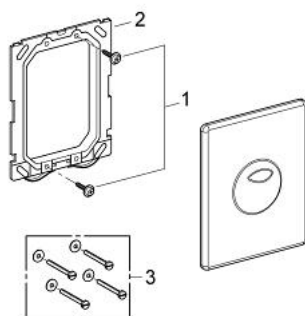

38 862 000 SKATE FLUSH PLATE

PRODUCT DESCRIPTION

- Colour: chrome
- for dual flush or start & stop actuation
- for pneumatic discharge valve AV1
- vertical and horizontal installation
- 156 x 197 mm
- material: ABS
- GROHE LongLife finish
- GROHE EcoJoy - Less water, perfect flow
- for combination with Rapid SL and Uniset with GD 2 cistern
- for use with Rapid SLX please order shaft 66 791 000 (sold separately)

38 862 000 **SKATE FLUSH PLATE**

SPARE PARTS, 1月 2006 – now

1: Screw (Spare part-nr. 6636200M)

2: Mounting frame (Spare part-nr. 43207000)

3: Fixing set (Spare part-nr. 4308500M)*

* Optional accessories