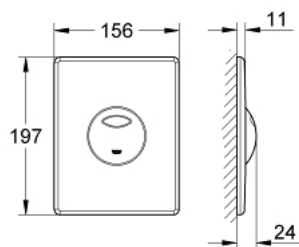

38 862 000 SKATE FLUSH PLATE

PRODUCT DESCRIPTION

- Colour: chrome
- for dual flush or start & stop actuation
- for pneumatic discharge valve AV1
- vertical and horizontal installation
- 156 x 197 mm
- material: ABS
- GROHE LongLife finish
- GROHE EcoJoy - Less water, perfect flow
- for combination with Rapid SL and Uniset with GD 2 cistern
- for use with Rapid SLX please order shaft 66 791 000 (sold separately)

38 862 000 **SKATE FLUSH PLATE**

SPARE PARTS, 1月 2006 – now

1: Screw (Spare part-nr. 6636200M)

2: Mounting frame (Spare part-nr. 43207000)

3: Fixing set (Spare part-nr. 4308500M)*

* Optional accessories