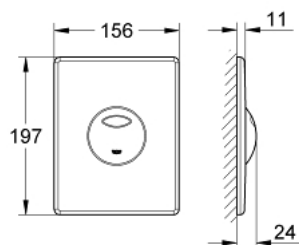

38 862 P00 SKATE FLUSH PLATE

PRODUCT DESCRIPTION

- Colour: matt chrome
- for dual flush or start & stop actuation
- for pneumatic discharge valve AV1
- vertical and horizontal installation
- 156 x 197 mm
- material: ABS
- GROHE LongLife finish
- GROHE EcoJoy - Less water, perfect flow
- for combination with Rapid SL and Uniset with GD 2 cistern
- for use with Rapid SLX please order shaft 66 791 000 (sold separately)

38 862 P00 SKATE FLUSH PLATE

SPARE PARTS, 1月 2006 – now

1: Screw (Spare part-nr. 6636200M)

2: Mounting frame (Spare part-nr. 43207000)

3: Fixing set (Spare part-nr. 4308500M)*

* Optional accessories