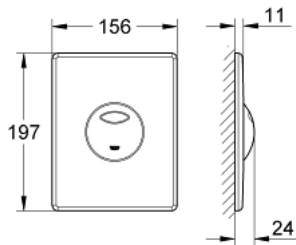

## 38 862 P00 **SKATE FLUSH PLATE**

### PRODUCT DESCRIPTION

- Colour: matt chrome
- for dual flush or start & stop actuation
- for pneumatic discharge valve AV1
- vertical and horizontal installation
- 156 x 197 mm
- material: ABS
- GROHE LongLife finish
- for combination with Rapid SL and Uniset with GD 2 cistern
- for use with Rapid SLX please order shaft 66 791 000 (sold separately)