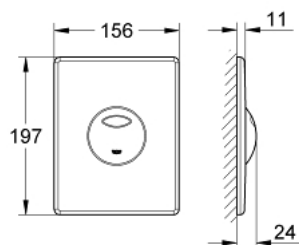

38 862 SD0 SKATE FLUSH PLATE

PRODUCT DESCRIPTION

- Colour: stainless steel
- for dual flush or start & stop actuation
- for pneumatic discharge valve AV1
- vertical installation
- 156 x 197 mm
- material: stainless steel
- GROHE EcoJoy - Less water, perfect flow
- for combination with Rapid SL and Uniset with GD 2 cistern
- for use with Rapid SLX please order shaft 66 791 000 (sold separately)

38 862 SD0 SKATE FLUSH PLATE

SPARE PARTS, 4月 2013 – now

1: Screw (Spare part-nr. 6636200M)

2: Mounting frame (Spare part-nr. 42269000)

3: Fixing set (Spare part-nr. 4308500M)*

4: Fixing set (Spare part-nr. 4215800M)*