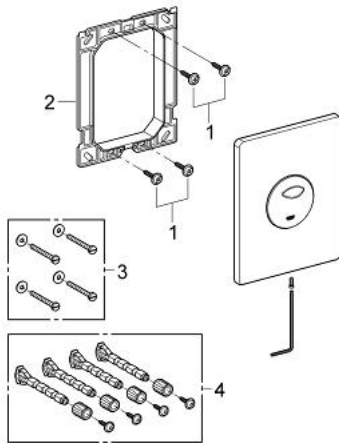

38 862 SD0 SKATE FLUSH PLATE

PRODUCT DESCRIPTION

- Colour: stainless steel
- for dual flush or start & stop actuation
- for pneumatic discharge valve AV1
- vertical installation
- 156 x 197 mm
- material: stainless steel
- GROHE EcoJoy - Less water, perfect flow
- for combination with Rapid SL and Uniset with GD 2 cistern
- for use with Rapid SLX please order shaft 66 791 000 (sold separately)

38 862 SD0 SKATE FLUSH PLATE

SPARE PARTS, 4月 2013 – now

1: Screw (Spare part-nr. 6636200M)

2: Mounting frame (Spare part-nr. 42269000)

3: Fixing set (Spare part-nr. 4308500M)*

4: Fixing set (Spare part-nr. 4215800M)*