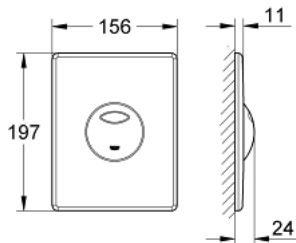

## 38 862 SH0 SKATE FLUSH PLATE

### PRODUCT DESCRIPTION

- Colour: alpine white
- for dual flush or start & stop actuation
- for pneumatic discharge valve AV1
- vertical and horizontal installation
- 156 x 197 mm
- material: ABS
- GROHE EcoJoy - less water, perfect flow
- for combination with Rapid SL and Uniset with GD 2 cistern
- for use with Rapid SLX please order shaft 66 791 000 (sold separately)

### SPARE PARTS, January 2006 – now

1: Screw dia. 4x52 mm (Spare part-nr. 6636200M)

2: Frame (Spare part-nr. 43207000)

3: Fixing set (Spare part-nr. 4308500M)\*

\* Optional accessories