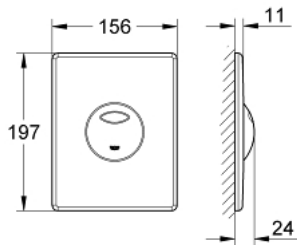

38 862 SH0 SKATE FLUSH PLATE

PRODUCT DESCRIPTION

- Colour: alpine white
- for dual flush or start & stop actuation
- for pneumatic discharge valve AV1
- vertical and horizontal installation
- 156 x 197 mm
- material: ABS
- GROHE EcoJoy - Less water, perfect flow
- for combination with Rapid SL and Uniset with GD 2 cistern
- for use with Rapid SLX please order shaft 66 791 000 (sold separately)

38 862 SH0 SKATE FLUSH PLATE

SPARE PARTS, 1月 2006 – now

1: Screw (Spare part-nr. 6636200M)

2: Mounting frame (Spare part-nr. 43207000)

3: Fixing set (Spare part-nr. 4308500M)*

* Optional accessories