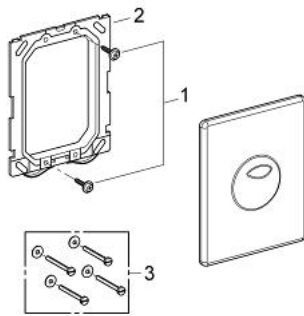

38 862 SH0 SKATE FLUSH PLATE

PRODUCT DESCRIPTION

- Colour: alpine white
- for dual flush or start & stop actuation
- for pneumatic discharge valve AV1
- vertical and horizontal installation
- 156 x 197 mm
- material: ABS
- GROHE EcoJoy - Less water, perfect flow
- for combination with Rapid SL and Uniset with GD 2 cistern
- for use with Rapid SLX please order shaft 66 791 000 (sold separately)

38 862 SH0 SKATE FLUSH PLATE

SPARE PARTS, 1月 2006 – now

1: Screw (Spare part-nr. 6636200M)

2: Mounting frame (Spare part-nr. 43207000)

3: Fixing set (Spare part-nr. 4308500M)*

* Optional accessories