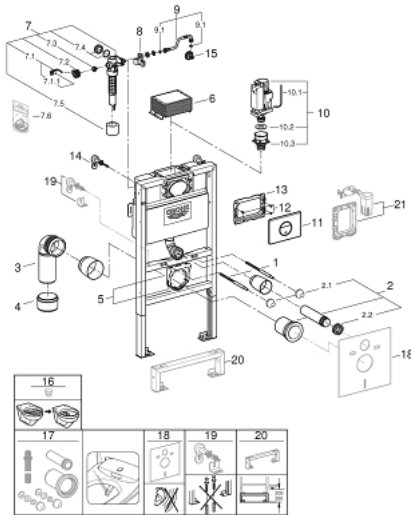

38 868 000 RAPID SL 3-IN-1 SET FOR WC, 0.82 M INSTALLATION HEIGHT

SPARE PARTS, 10月 2021 – now

- 1: Threaded bolt (Spare part-nr. 4276400M)
- 2: WC inlet and outlet connecting set (Spare part-nr. 37311K00)
- 2.1: Basin fastening (Spare part-nr. 43511SH0)
- 2.2: Connector (Spare part-nr. 37119000)
- 3: PP-outlet bend Ø 90 mm (Spare part-nr. 42327000)
- 4: Reducer (Spare part-nr. 42242000)
- 5: Support for outlet bend (Spare part-nr. 42243000)
- 6: Inspection shaft for flushing cistern (Spare part-nr. 42326000)
- 7: Filling valve (Spare part-nr. 37095000)
- 7.1: Lever (Spare part-nr. 43734000)
- 7.1.1: Seal (Spare part-nr. 4377000M)
- 7.2: Valve head (Spare part-nr. 43536000)
- 7.3: Membrane (Spare part-nr. 4375800M)
- 7.4: Screw cap (Spare part-nr. 43735000)
- 7.5: Valve float, 5 pcs. (Spare part-nr. 4379100M)
- 7.6: Set of seals (Spare part-nr. 43722000)*
- 8: Support device (Spare part-nr. 42195000)
- 9: Overflow Sleeve (Spare part-nr. 43325000)
- 9.1: Sealing washer (Spare part-nr. 0319100M)
- 10: Discharge valve AV1 complete (Spare part-nr. 42314000)
- 10.1: Pneumatic hose (Spare part-nr. 42319000)
- 10.2: Seal (Spare part-nr. 42310000)
- 10.3: Valve seat for GD2 (Spare part-nr. 42315000)
- 11: Top plate with push button (Spare part-nr. 42375000)
- 12: Screw (Spare part-nr. 6636200M)
- 13: Mounting frame (Spare part-nr. 43207000)
- 14: Wall brackets (Spare part-nr. 3855800M)
- 15: Water connection (Spare part-nr. 48561000)
- 16: Flow restrictor (Spare part-nr. 42300000)*
- 17: Retrofit kit for shower toilets Sensia Arena and Sensia Pro (Spare part-nr. 40899000)*
- 18: Set for noise protection (Spare part-nr. 37131000)*
- 19: Xtra wall brackets, flexible placing (Spare part-nr. 38733000)*
- 20: Extension (Spare part-nr. 38629000)*
- 21: Retrofit set (Spare part-nr. 38796000)*