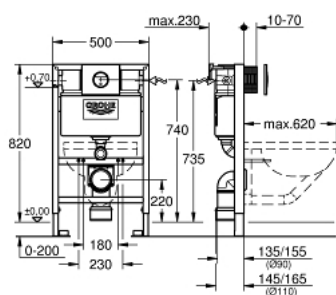

38 868 000 **RAPID SL 3-IN-1 SET FOR WC, 0.82 M INSTALLATION HEIGHT**

PRODUCT DESCRIPTION

- Colour: chrome
- with flushing cistern 6 - 9 l
- consisting of:
 - Rapid SL element for WC (38 526 000)
 - Nova Cosmopolitan flush plate, chrome (38 765 000)
 - wall brackets (38 558 00M)