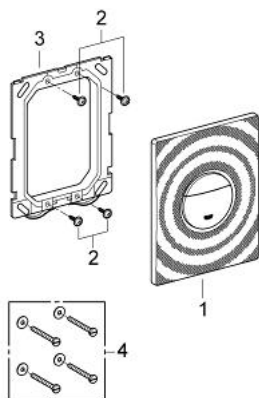

38 869 XG0 NOVA COSMOPOLITAN FLUSH PLATE

PRODUCT DESCRIPTION

- Colour: black graphics
- with printed graphics
- for dual flush or start & stop actuation
- for pneumatic discharge valve
- vertical and horizontal installation
- 156 x 197 mm
- material: ABS
- GROHE EcoJoy - less water, perfect flow

38 869 XG0 NOVA COSMOPOLITAN FLUSH PLATE

SPARE PARTS, October 2009 – now

1: top plate w. push button (Spare part-nr. 42376XG0)

2: Screw dia. 4x52 mm (Spare part-nr. 6636200M)

3: Frame (Spare part-nr. 43207000)

4: Fixing set (Spare part-nr. 4308500M)*

* Optional accessories