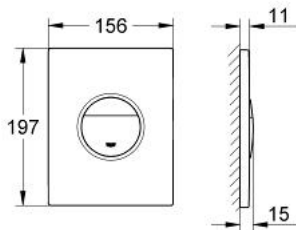

38 869 XG0 NOVA COSMOPOLITAN FLUSH PLATE

PRODUCT DESCRIPTION

- Colour: black graphics
- with printed graphics
- for dual flush or start & stop actuation
- for pneumatic discharge valve
- vertical and horizontal installation
- 156 x 197 mm
- material: ABS
- GROHE EcoJoy - less water, perfect flow

38 869 XG0 NOVA COSMOPOLITAN FLUSH PLATE

SPARE PARTS, October 2009 – now

1: top plate w. push button (Spare part-nr. 42376XG0)

2: Screw dia. 4x52 mm (Spare part-nr. 6636200M)

3: Frame (Spare part-nr. 43207000)