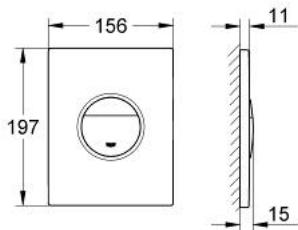

38 869 XG0 NOVA COSMOPOLITAN FLUSH PLATE

PRODUCT DESCRIPTION

- Colour: black graphics
- with printed graphics
- for dual flush or start & stop actuation
- for pneumatic discharge valve
- vertical and horizontal installation
- 156 x 197 mm
- material: ABS
- GROHE EcoJoy - Less water, perfect flow

38 869 XG0 NOVA COSMOPOLITAN FLUSH PLATE

SPARE PARTS, 10月 2009 – now

1: top plate w. push button (Spare part-nr. 42376XG0)

2: Screw (Spare part-nr. 6636200M)

3: Mounting frame (Spare part-nr. 43207000)

4: Fixing set (Spare part-nr. 4308500M)*