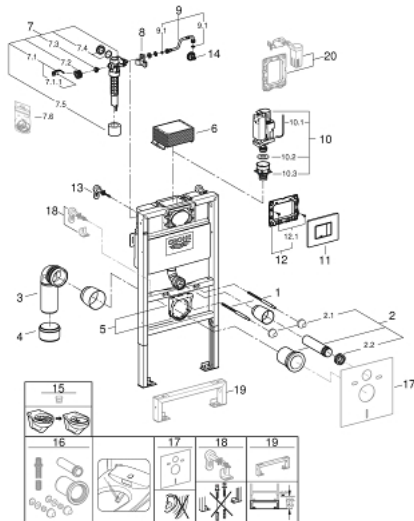

## 38 885 000 RAPID SL 4-IN-1 SET FOR WC, 0.82 M INSTALLATION HEIGHT

### SPARE PARTS, October 2021 – now

- 1: Threaded bolt (Spare part-nr. 4276400M)
- 2: WC inlet and outlet connecting set (Spare part-nr. 37311K00)
- 2.1: Basin fastening (Spare part-nr. 43511SH0)
- 2.2: Connector (Spare part-nr. 37119000)
- 3: PP-outlet bend Ø 90 mm (Spare part-nr. 42327000)
- 4: 4" Outlet Adaptor F Rapid SI (Spare part-nr. 42242000)
- 5: Support for outlet bend (Spare part-nr. 42243000)
- 6: inspection shaft.for flushing cistern (Spare part-nr. 42326000)
- 7: Filling valve (Spare part-nr. 37095000)
- 7.1: Lever (Spare part-nr. 43734000)
- 7.1.1: Ball seal dia. 9x6.8 mm (Spare part-nr. 4377000M)
- 7.2: Valve head (Spare part-nr. 43536000)
- 7.3: Membrane (Spare part-nr. 4375800M)
- 7.4: Screw cap (Spare part-nr. 43735000)
- 7.5: Valve float, 5 pcs. (Spare part-nr. 4379100M)
- 7.6: Repl. kit f. seal (Spare part-nr. 43722000)\*
- 8: Support device (Spare part-nr. 42195000)
- 9: Overflow Sleeve (Spare part-nr. 43325000)
- 9.1: Seat washer (Spare part-nr. 0319100M)
- 10: Discharge valve AV1 complete (Spare part-nr. 42314000)
- 10.1: pneumatic hose (Spare part-nr. 42319000)
- 10.2: Ball seal dia. 9x6.8 mm (Spare part-nr. 42310000)
- 10.3: Valve seat for GD2 (Spare part-nr. 42315000)
- 11: top plate w. push button (Spare part-nr. 42374SD0)
- 12: Frame (Spare part-nr. 42358000)
- 12.1: Screw dia. 4x52 mm (Spare part-nr. 6636200M)
- 13: Wall union (Spare part-nr. 3855800M)
- 14: Water connection (Spare part-nr. 48561000)
- 15: Flow restrictor (Spare part-nr. 42300000)\*
- 16: Retrofit kit for shower toilets Sensia Arena and Sensia Pro (Spare part-nr. 40899000)\*
- 17: Set for noise protection (Spare part-nr. 37131000)\*
- 18: Xtra wall brackets, flexible placing (Spare part-nr. 38733000)\*
- 19: Extension (Spare part-nr. 38629000)\*
- 20: Retro-fit set (Spare part-nr. 38796000)\*