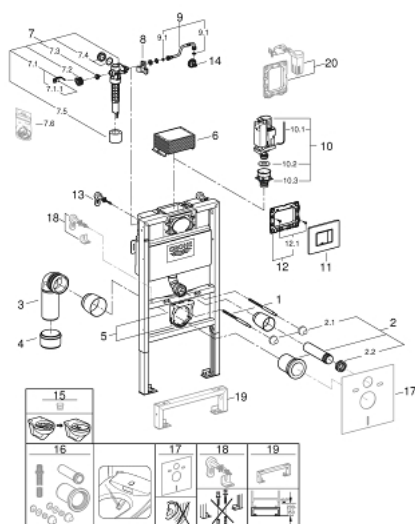

38 885 000 **RAPID SL 4-IN-1 SET FOR WC, 0.82 M INSTALLATION HEIGHT**

SPARE PARTS, 10月 2021 – now

- 1: Threaded bolt (Spare part-nr. 4276400M)
- 2: WC inlet and outlet connecting set (Spare part-nr. 37311K00)
 - 2.1: Basin fastening (Spare part-nr. 43511SH0)
 - 2.2: Connector (Spare part-nr. 37119000)
- 3: PP-outlet bend Ø 90 mm (Spare part-nr. 42327000)
- 4: Reducer (Spare part-nr. 42242000)
- 5: Support for outlet bend (Spare part-nr. 42243000)
- 6: Inspection shaft for flushing cistern (Spare part-nr. 42326000)
- 7: Filling valve (Spare part-nr. 37095000)
 - 7.1: Lever (Spare part-nr. 43734000)
 - 7.1.1: Seal (Spare part-nr. 4377000M)
 - 7.2: Valve head (Spare part-nr. 43536000)
 - 7.3: Membrane (Spare part-nr. 4375800M)
 - 7.4: Screw cap (Spare part-nr. 43735000)
 - 7.5: Valve float, 5 pcs. (Spare part-nr. 4379100M)
 - 7.6: Set of seals (Spare part-nr. 43722000)*
- 8: Support device (Spare part-nr. 42195000)
- 9: Overflow Sleeve (Spare part-nr. 43325000)
 - 9.1: Sealing washer (Spare part-nr. 0319100M)
- 10: Discharge valve AV1 complete (Spare part-nr. 42314000)
 - 10.1: Pneumatic hose (Spare part-nr. 42319000)
 - 10.2: Seal (Spare part-nr. 42310000)
 - 10.3: Valve seat for GD2 (Spare part-nr. 42315000)
- 11: Top plate with push button (Spare part-nr. 42374SD0)
- 12: Mounting frame (Spare part-nr. 42358000)
 - 12.1: Screw (Spare part-nr. 6636200M)
- 13: Wall brackets (Spare part-nr. 3855800M)
- 14: Water connection (Spare part-nr. 48561000)
- 15: Flow restrictor (Spare part-nr. 42300000)*
- 16: Retrofit kit for shower toilets Sensia Arena and Sensia Pro (Spare part-nr. 40899000)*
- 17: Set for noise protection (Spare part-nr. 37131000)*
- 18: Xtra wall brackets, flexible placing (Spare part-nr. 38733000)*
- 19: Extension (Spare part-nr. 38629000)*
- 20: Retrofit set (Spare part-nr. 38796000)*