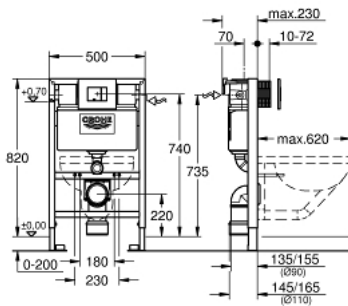

38 885 000 **RAPID SL 4-IN-1 SET FOR WC, 0.82 M INSTALLATION HEIGHT**

PRODUCT DESCRIPTION

- Colour: chrome
- with flushing cistern 6 - 9 l
- consisting of:
 - Rapid SL element for WC (38 526 000)
 - Skate Cosmopolitan flush plate, chrome (38 732 000)
 - GROHE Fresh retro-fit set (38 796 000)
 - wall brackets (38 558 00M)