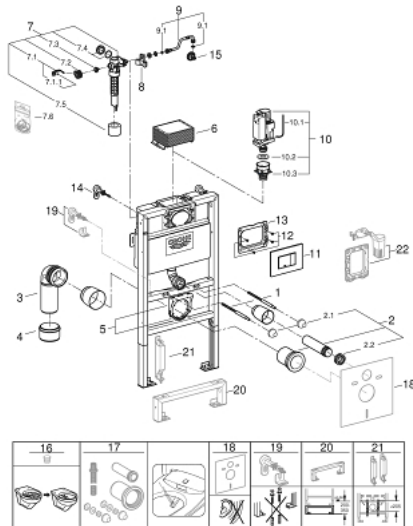

38 888 000 RAPID SL 4-IN-1 SET FOR WC, 1.00 M INSTALLATION HEIGHT

SPARE PARTS, September 2021 – now

- 1: Threaded bolt (Spare part-nr. 4276400M)
- 2: WC inlet and outlet connecting set (Spare part-nr. 37311K00)
- 2.1: Basin fastening (Spare part-nr. 43511SH0)
- 2.2: Connector (Spare part-nr. 37119000)
- 3: PP-outlet bend Ø 90 mm (Spare part-nr. 42327000)
- 4: 4" Outlet Adaptor F Rapid SI (Spare part-nr. 42242000)
- 5: Support for outlet bend (Spare part-nr. 42243000)
- 6: inspection shaft.for flushing cistern (Spare part-nr. 42326000)
- 7: Filling valve (Spare part-nr. 37095000)
- 7.1: Lever (Spare part-nr. 43734000)
- 7.1.1: Ball seal dia. 9x6.8 mm (Spare part-nr. 4377000M)
- 7.2: Valve head (Spare part-nr. 43536000)
- 7.3: Membrane (Spare part-nr. 4375800M)
- 7.4: Screw cap (Spare part-nr. 43735000)
- 7.5: Valve float, 5 pcs. (Spare part-nr. 4379100M)
- 7.6: Repl. kit f. seal (Spare part-nr. 43722000)*
- 8: Support device (Spare part-nr. 42195000)
- 9: Overflow Sleeve (Spare part-nr. 43325000)
- 9.1: Seat washer (Spare part-nr. 0319100M)
- 10: Discharge valve AV1 complete (Spare part-nr. 42314000)
- 10.1: pneumatic hose (Spare part-nr. 42319000)
- 10.2: Ball seal dia. 9x6.8 mm (Spare part-nr. 42310000)
- 10.3: Valve seat for GD2 (Spare part-nr. 42315000)
- 11: top plate w. push button (Spare part-nr. 42371000)
- 12: Screw dia. 4x52 mm (Spare part-nr. 6636200M)
- 13: Frame (Spare part-nr. 43207000)
- 14: Wall union (Spare part-nr. 3855800M)
- 15: Water connection (Spare part-nr. 48561000)
- 16: Flow restrictor (Spare part-nr. 42300000)*
- 17: Retrofit kit for shower toilets Sensia Arena and Sensia Pro (Spare part-nr. 40899000)*
- 18: Set for noise protection (Spare part-nr. 37131000)*
- 19: Xtra wall brackets, flexible placing (Spare part-nr. 38733000)*
- 20: Extension (Spare part-nr. 38629000)*
- 21: Accessory (Spare part-nr. 38779000)*
- 22: Retro-fit set (Spare part-nr. 38796000)*