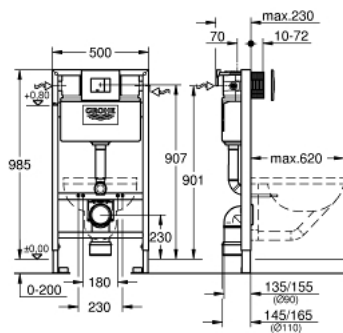

38 888 000 RAPID SL 4-IN-1 SET FOR WC, 1.00 M INSTALLATION HEIGHT

PRODUCT DESCRIPTION

- Colour: chrome
- with flushing cistern 6 - 9 l
- consists of:
 - Rapid SL element for WC (38 525 001)
 - Skate Cosmopolitan flush plate, chrome (38 732 000)
 - GROHE Fresh retro-fit set (38 796 000)
 - wall brackets (38 558 00M)