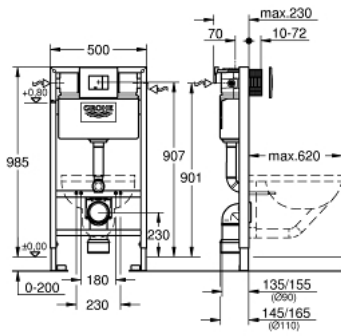

## 38 888 000 **RAPID SL 4-IN-1 SET FOR WC, 1.00 M INSTALLATION HEIGHT**

### PRODUCT DESCRIPTION

- Colour: chrome
- with flushing cistern 6 - 9 l
- consisting of:
  - Rapid SL element for WC (38 525 001)
  - Skate Cosmopolitan flush plate, chrome (38 732 000)
  - GROHE Fresh retro-fit set (38 796 000)
  - wall brackets (38 558 00M)