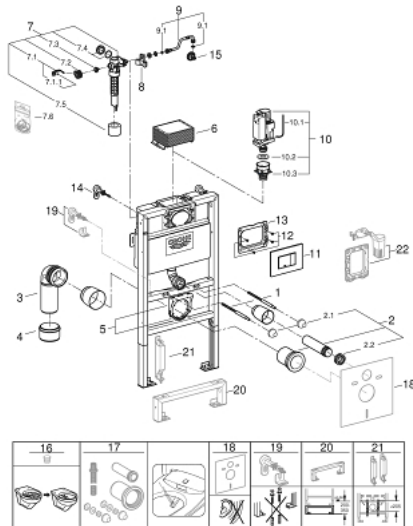

38 888 000 **RAPID SL 4-IN-1 SET FOR WC, 1.00 M INSTALLATION HEIGHT**

SPARE PARTS, 9月 2021 – now

- 1: Threaded bolt (Spare part-nr. 4276400M)
- 2: WC inlet and outlet connecting set (Spare part-nr. 37311K00)
  - 2.1: Basin fastening (Spare part-nr. 43511SH0)
  - 2.2: Connector (Spare part-nr. 37119000)
- 3: PP-outlet bend Ø 90 mm (Spare part-nr. 42327000)
- 4: Reducer (Spare part-nr. 42242000)
- 5: Support for outlet bend (Spare part-nr. 42243000)
- 6: Inspection shaft for flushing cistern (Spare part-nr. 42326000)
- 7: Filling valve (Spare part-nr. 37095000)
  - 7.1: Lever (Spare part-nr. 43734000)
    - 7.1.1: Seal (Spare part-nr. 4377000M)
  - 7.2: Valve head (Spare part-nr. 43536000)
  - 7.3: Membrane (Spare part-nr. 4375800M)
  - 7.4: Screw cap (Spare part-nr. 43735000)
  - 7.5: Valve float, 5 pcs. (Spare part-nr. 4379100M)
  - 7.6: Set of seals (Spare part-nr. 43722000)*
- 8: Support device (Spare part-nr. 42195000)
- 9: Overflow Sleeve (Spare part-nr. 43325000)
  - 9.1: Sealing washer (Spare part-nr. 0319100M)
- 10: Discharge valve AV1 complete (Spare part-nr. 42314000)
  - 10.1: Pneumatic hose (Spare part-nr. 42319000)
  - 10.2: Seal (Spare part-nr. 42310000)
  - 10.3: Valve seat for GD2 (Spare part-nr. 42315000)
- 11: Top plate with push button (Spare part-nr. 42371000)
- 12: Screw (Spare part-nr. 6636200M)
- 13: Mounting frame (Spare part-nr. 43207000)
- 14: Wall brackets (Spare part-nr. 3855800M)
- 15: Water connection (Spare part-nr. 48561000)
- 16: Flow restrictor (Spare part-nr. 42300000)*
- 17: Retrofit kit for shower toilets Sensia Arena and Sensia Pro (Spare part-nr. 40899000)*
- 18: Set for noise protection (Spare part-nr. 37131000)*
- 19: Xtra wall brackets, flexible placing (Spare part-nr. 38733000)*
- 20: Extension (Spare part-nr. 38629000)*
- 21: Accessory (Spare part-nr. 38779000)*
- 22: Retrofit set (Spare part-nr. 38796000)*