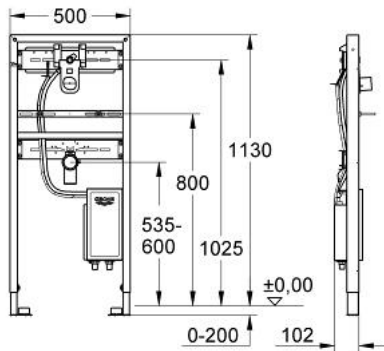

### PRODUCT DESCRIPTION

- for wall mounted fittings
- with Roughing-in Set for infra-red electronic Europlus E 36 042 000  
Essence E 36 252 000 Allure E 36 235 000
- thermostatic scalding protection
- 1.13 m installation height
- for on-the-wall installations or studded walls
- powder coated steel frame
- self-supporting
- for dry-cladding, completely pre-assembled
- quick adjustment, lockable
- fixing material
- wash basin fixing bolts M10 with fixing device for ceramic
- variable distance of fixing bolts
- HT-outlet bend DN 50
- seal Ø 32 mm
- pre-mounted roughing-in set with protecting block
- fire-proof pipe for laying electronic cables
- installation box with water group, stop valve and flush elbow
- connection with noise protected fitting holder 1/2"
- connecting box for mains supply 230 V
- CE approved
- with Grohtherm Micro thermostatic scalding protection
- temperature adjustment with scaling and allen-key actuation
- built-in non return valves
- dirt strainers
- without accessories for on-the-wall installation

### **SPARE PARTS**, November 2009 – now

- 1: Transformer connecting box (Spare part-nr. 42279000)
- 2: THREADED BOLT (Spare part-nr. 42247000)
- 3: Fitting connection (Spare part-nr. 42944000)
- 4: Inspection shaft (Spare part-nr. 42398000)
- 5: Stop ring (Spare part-nr. 47573000)
- 6: Thermo - element (Spare part-nr. 47574000)
- 7: Seat for thermostat (Spare part-nr. 02406000)
- 8: Supply stop for warm water (Spare part-nr. 42118000)
- 9: Dirt Strainer (Spare part-nr. 4215200M)
- 10: Non-return valve (Spare part-nr. 45881000)
- 11: Supply stop for warm water (Spare part-nr. 42116000)
- 12: Tiling set (Spare part-nr. 37002000)\*
- 13: Wall union (Spare part-nr. 3855800M)\*