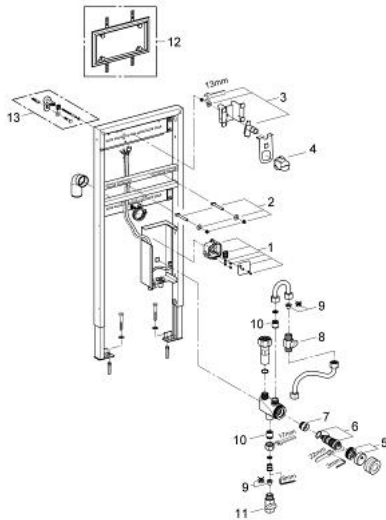

### PRODUCT DESCRIPTION

- for wall mounted fittings
- with Roughing-in Set for infra-red electronic Europlus E 36 042 000  
Essence E 36 252 000 Allure E 36 235 000
- thermostatic scalding protection
- 1.13 m installation height
- for on-the-wall installations or studded walls
- powder coated steel frame
- self-supporting
- for dry-cladding, completely pre-assembled
- quick adjustment, lockable
- fixing material
- wash basin fixing bolts M10 with fixing device for ceramic
- variable distance of fixing bolts
- HT-outlet bend DN 50
- seal Ø 32 mm
- pre-mounted roughing-in set with protecting block
- fire-proof pipe for laying electronic cables
- installation box with water group, stop valve and flush elbow
- connection with noise protected fitting holder 1/2"
- connecting box for mains supply 230 V
- CE approved
- with Grohtherm Micro thermostatic scalding protection
- temperature adjustment with scaling and allen-key actuation
- built-in non return valves
- dirt strainers
- without accessories for on-the-wall installation

### **SPARE PARTS**, November 2009 – now

- 1: Transformer connecting box (Spare part-nr. 42279000)
- 2: THREADED BOLT (Spare part-nr. 42247000)
- 3: Fitting connection (Spare part-nr. 42944000)
- 4: Inspection shaft (Spare part-nr. 42398000)
- 5: Stop ring (Spare part-nr. 47573000)
- 6: Thermo - element (Spare part-nr. 47574000)
- 7: Seat for thermostat (Spare part-nr. 02406000)
- 8: Supply stop for warm water (Spare part-nr. 42118000)
- 9: Dirt Strainer (Spare part-nr. 4215200M)
- 10: Non-return valve (Spare part-nr. 45881000)
- 11: Supply stop for warm water (Spare part-nr. 42116000)
- 12: Tiling set (Spare part-nr. 37002000)\*
- 13: Wall union (Spare part-nr. 3855800M)\*