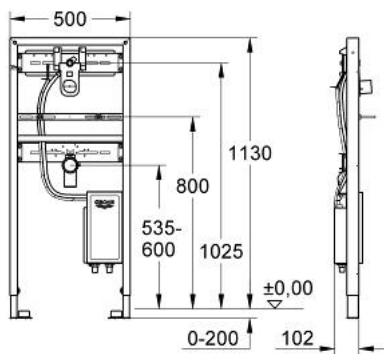

### PRODUCT DESCRIPTION

- for wall mounted fittings
- with roughing-in set for infra-red electronic Europlus E 36 042 SD0, Essence E 36 252 000 and Allure E 36 235 000
- thermostatic scalding protection
- 1.13 m installation height
- for on-the-wall installations or studded walls
- powder coated steel frame
- self-supporting
- for dry-cladding, completely pre-assembled
- quick adjustment, lockable
- fixing material
- wash basin fixing bolts M10 with fixing device for ceramic
- variable distance of fixing bolts
- HT-outlet bend Ø 50 mm
- seal Ø 32 mm
- pre-mounted roughing-in set with protecting block
- fire-proof pipe for laying electronic cables
- installation box with water group, stop valve and flush elbow
- connection with noise protected fitting holder 1/2"
- connecting box for mains supply 230 V
- CE approved
- with Grotherm Micro thermostatic scalding protection
- temperature adjustment with scaling and allen-key actuation
- built-in non return valves
- dirt strainers
- without accessories for on-the-wall installation

### **SPARE PARTS**, 11月 2009 – now

- 1: Transformer connecting box (Spare part-nr. 42279000)
- 2: Threaded bolt (Spare part-nr. 42247000)
- 3: Fitting connection (Spare part-nr. 42944000)
- 4: Inspection shaft (Spare part-nr. 42398000)
- 5: Stop ring (Spare part-nr. 47573000)
- 6: Thermo element (Spare part-nr. 47574000)
- 7: Seat for thermostat (Spare part-nr. 02406000)
- 8: Supply stop for cold water (Spare part-nr. 42118000)
- 9: Dirt strainer (Spare part-nr. 4215200M)
- 10: Non-return valve (Spare part-nr. 45881000)
- 11: Supply stop for warm water (Spare part-nr. 42116000)
- 12: Tiling set (Spare part-nr. 37002000)\*
- 13: Wall brackets (Spare part-nr. 3855800M)\*