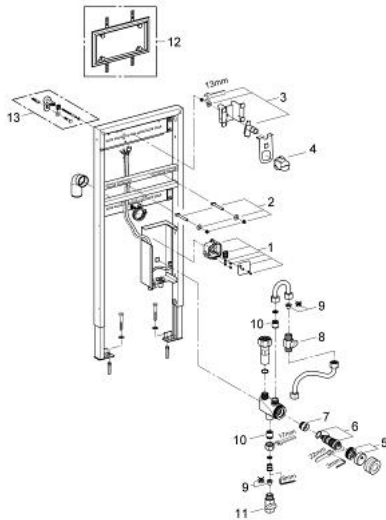

### PRODUCT DESCRIPTION

- for wall mounted fittings
- with roughing-in set for infra-red electronic Europlus E 36 042 SD0, Essence E 36 252 000 and Allure E 36 235 000
- thermostatic scalding protection
- 1.13 m installation height
- for on-the-wall installations or studded walls
- powder coated steel frame
- self-supporting
- for dry-cladding, completely pre-assembled
- quick adjustment, lockable
- fixing material
- wash basin fixing bolts M10 with fixing device for ceramic
- variable distance of fixing bolts
- HT-outlet bend Ø 50 mm
- seal Ø 32 mm
- pre-mounted roughing-in set with protecting block
- fire-proof pipe for laying electronic cables
- installation box with water group, stop valve and flush elbow
- connection with noise protected fitting holder 1/2"
- connecting box for mains supply 230 V
- CE approved
- with Grotherm Micro thermostatic scalding protection
- temperature adjustment with scaling and allen-key actuation
- built-in non return valves
- dirt strainers
- without accessories for on-the-wall installation

### **SPARE PARTS**, 11月 2009 – now

- 1: Transformer connecting box (Spare part-nr. 42279000)
- 2: Threaded bolt (Spare part-nr. 42247000)
- 3: Fitting connection (Spare part-nr. 42944000)
- 4: Inspection shaft (Spare part-nr. 42398000)
- 5: Stop ring (Spare part-nr. 47573000)
- 6: Thermo element (Spare part-nr. 47574000)
- 7: Seat for thermostat (Spare part-nr. 02406000)
- 8: Supply stop for cold water (Spare part-nr. 42118000)
- 9: Dirt strainer (Spare part-nr. 4215200M)
- 10: Non-return valve (Spare part-nr. 45881000)
- 11: Supply stop for warm water (Spare part-nr. 42116000)
- 12: Tiling set (Spare part-nr. 37002000)\*
- 13: Wall brackets (Spare part-nr. 3855800M)\*