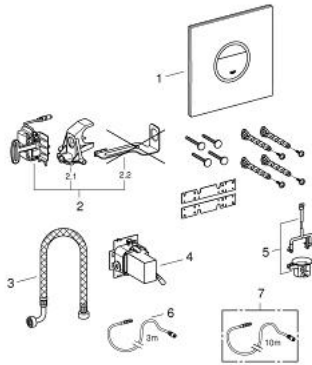

38 915 KS0 VERIS LIGHT FLUSH PLATE

PRODUCT DESCRIPTION

- Colour: velvet black
- for dual flush or start & stop actuation
- for SoftTouch flushing activation
- external highlighted outline
- with LEDs in blue, red, yellow, green
- colour gradient adjustable
- on/off timer for individual regulation of illuminating period
- 3 m connecting cable
- transformer for external installation
- servo motor
- 110 V to 240 V 50/60 Hz broad range power supply
- 9 VA
- CE approved
- with function check lamps
- for GD 2 cisterns with pneumatic discharge valve AV1
- 200 x 200 mm
- made of security glass
- GROHE EcoJoy - less water, perfect flow
- not suitable for GROHE Fresh

38 915 KS0 VERIS LIGHT FLUSH PLATE

SPARE PARTS, August 2010 – now

- 1: Top plate with electronic (Spare part-nr. 42427KS0)
 - 2: Servo motor (Spare part-nr. 43281000)
 - 2.1: Support device (Spare part-nr. 42246000)
 - 2.2: Motor support device (Spare part-nr. 43617000)
 - 3: Hose (Spare part-nr. 43307000)
 - 4: Plug power supply 110-240 V (Spare part-nr. 36078000)
 - 5: Mounting set (Spare part-nr. 43306000)
 - 6: Extension cable (Spare part-nr. 36221000)
 - 7: Extension cable (Spare part-nr. 36222000)*
- * Optional accessories