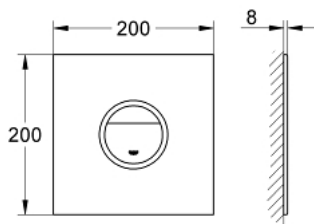

38 915 KS0 VERIS LIGHT FLUSH PLATE

PRODUCT DESCRIPTION

- Colour: velvet black
- for dual flush or start & stop actuation
- for SoftTouch flushing activation
- external highlighted outline
- with LEDs in blue, red, yellow, green
- colour gradient adjustable
- on/off timer for individual regulation of illuminating period
- 3 m connecting cable
- transformer for external installation
- servo motor
- 110 V to 240 V 50/60 Hz broad range power supply
- 9 VA
- CE approved
- with function check lamps
- for GD 2 cisterns with pneumatic discharge valve AV1
- 200 x 200 mm
- made of security glass
- GROHE EcoJoy - less water, perfect flow
- not suitable for GROHE Fresh

38 915 KS0 VERIS LIGHT FLUSH PLATE

SPARE PARTS, August 2010 – now

- 1: Top plate with electronic (Spare part-nr. 42427KS0)
 - 2: Servo motor (Spare part-nr. 43281000)
 - 2.1: Support device (Spare part-nr. 42246000)
 - 2.2: Motor support device (Spare part-nr. 43617000)
 - 3: Hose (Spare part-nr. 43307000)
 - 4: Plug power supply 110-240 V (Spare part-nr. 36078000)
 - 5: Mounting set (Spare part-nr. 43306000)
 - 6: Extension cable (Spare part-nr. 36221000)
 - 7: Extension cable (Spare part-nr. 36222000)*
- * Optional accessories