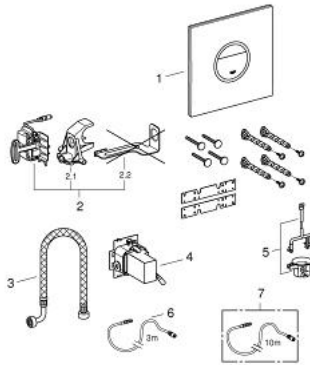

## 38 915 KS0 VERIS LIGHT FLUSH PLATE

### PRODUCT DESCRIPTION

- Colour: velvet black
- for dual flush or start & stop actuation
- for SoftTouch flushing activation
- external highlighted outline
- with LEDs in blue, red, yellow, green
- colour gradient adjustable
- on/off timer for individual regulation of illuminating period
- 3 m connecting cable
- transformer for external installation
- servo motor
- 110 V to 240 V 50/60 Hz broad range power supply
- 9 VA
- CE approved
- with function check lamps
- for GD 2 cisterns with pneumatic discharge valve AV1
- 200 x 200 mm
- made of security glass
- not suitable for GROHE Fresh

### SPARE PARTS, August 2010 – now

- 1: Top plate with electronic (Spare part-nr. 42427KS0)
  - 2: Servo motor (Spare part-nr. 43281000)
  - 2.1: Support device (Spare part-nr. 42246000)
  - 2.2: Motor support device (Spare part-nr. 43617000)
  - 3: Hose (Spare part-nr. 43307000)
  - 4: Plug power supply 110-240 V (Spare part-nr. 36078000)
  - 5: Mounting set (Spare part-nr. 43306000)
  - 6: Extension cable (Spare part-nr. 36221000)
  - 7: Extension cable (Spare part-nr. 36222000)\*
- \* Optional accessories