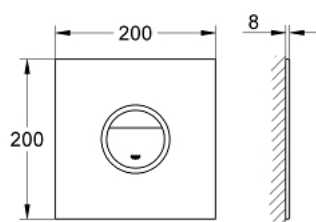

38 915 KS0 VERIS LIGHT FLUSH PLATE

PRODUCT DESCRIPTION

- Colour: velvet black
- for SoftTouch flushing activation
- external highlighted outline
- with LEDs in blue, red, yellow, green
- light colour individually adjustable
- on/off timer for individual regulation of illuminating period
- 3 m connecting cable
- transformer for external installation
- servo motor
- 110 V to 240 V 50/60 Hz broad range power supply
- 9 VA
- CE approved
- with function check lamps
- for GD 2 cisterns with pneumatic discharge valve AV1
- 200 x 200 mm
- made of security glass
- GROHE EcoJoy - Less water, perfect flow
- not suitable for GROHE Fresh

38 915 KS0 VERIS LIGHT FLUSH PLATE

SPARE PARTS, 8月 2010 – now

- 1: Top plate with electronic (Spare part-nr. 42427KS0)
- 2: Servo motor (Spare part-nr. 43281000)
- 2.1: Support device (Spare part-nr. 42246000)
- 2.2: Motor support device (Spare part-nr. 43617000)
- 3: Hose (Spare part-nr. 43307000)
- 4: Plug power supply 110-240 V (Spare part-nr. 36078000)
- 5: Pop-up rod for servo motor (Spare part-nr. 43306000)
- 6: Extension cable (Spare part-nr. 36221000)
- 7: Extension cable (Spare part-nr. 36222000)*