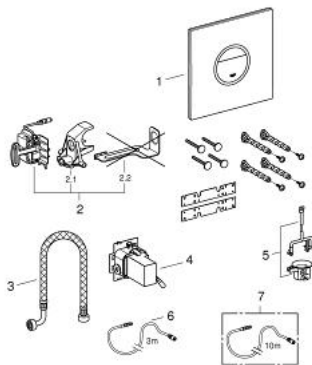

38 915 KS0 VERIS LIGHT FLUSH PLATE

PRODUCT DESCRIPTION

- Colour: velvet black
- for SoftTouch flushing activation
- external highlighted outline
- with LEDs in blue, red, yellow, green
- light colour individually adjustable
- on/off timer for individual regulation of illuminating period
- 3 m connecting cable
- transformer for external installation
- servo motor
- 110 V to 240 V 50/60 Hz broad range power supply
- 9 VA
- CE approved
- with function check lamps
- for GD 2 cisterns with pneumatic discharge valve AV1
- 200 x 200 mm
- made of security glass
- GROHE EcoJoy - Less water, perfect flow
- not suitable for GROHE Fresh

38 915 KS0 VERIS LIGHT FLUSH PLATE

SPARE PARTS, 8月 2010 – now

- 1: Top plate with electronic (Spare part-nr. 42427KS0)
- 2: Servo motor (Spare part-nr. 43281000)
- 2.1: Support device (Spare part-nr. 42246000)
- 2.2: Motor support device (Spare part-nr. 43617000)
- 3: Hose (Spare part-nr. 43307000)
- 4: Plug power supply 110-240 V (Spare part-nr. 36078000)
- 5: Pop-up rod for servo motor (Spare part-nr. 43306000)
- 6: Extension cable (Spare part-nr. 36221000)
- 7: Extension cable (Spare part-nr. 36222000)*