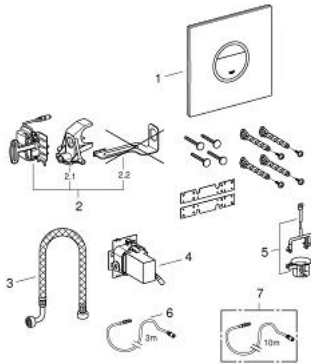

38 915 KS0 VERIS LIGHT FLUSH PLATE

PRODUCT DESCRIPTION

- Colour: velvet black
- for SoftTouch flushing activation
- external highlighted outline
- with LEDs in blue, red, yellow, green
- light colour individually adjustable
- on/off timer for individual regulation of illuminating period
- 3 m connecting cable
- transformer for external installation
- servo motor
- 110 V to 240 V 50/60 Hz broad range power supply
- 9 VA
- CE approved
- with function check lamps
- for GD 2 cisterns with pneumatic discharge valve AV1
- 200 x 200 mm
- made of security glass
- not suitable for GROHE Fresh

38 915 KS0 VERIS LIGHT FLUSH PLATE

SPARE PARTS, 8月 2010 – now

- 1: Top plate with electronic (Spare part-nr. 42427KS0)
- 2: Servo motor (Spare part-nr. 43281000)
- 2.1: Support device (Spare part-nr. 42246000)
- 2.2: Motor support device (Spare part-nr. 43617000)
- 3: Hose (Spare part-nr. 43307000)
- 4: Plug power supply 110-240 V (Spare part-nr. 36078000)
- 5: Pop-up rod for servo motor (Spare part-nr. 43306000)
- 6: Extension cable (Spare part-nr. 36221000)
- 7: Extension cable (Spare part-nr. 36222000)*