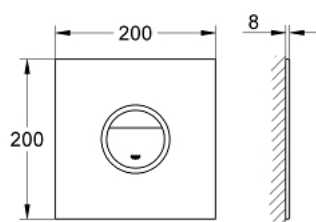

38 915 KS0 VERIS LIGHT FLUSH PLATE

PRODUCT DESCRIPTION

- Colour: velvet black
- for SoftTouch flushing activation
- external highlighted outline
- with LEDs in blue, red, yellow, green
- light colour individually adjustable
- on/off timer for individual regulation of illuminating period
- 3 m connecting cable
- transformer for external installation
- servo motor
- 110 V to 240 V 50/60 Hz broad range power supply
- 9 VA
- CE approved
- with function check lamps
- for GD 2 cisterns with pneumatic discharge valve AV1
- 200 x 200 mm
- made of security glass
- not suitable for GROHE Fresh

38 915 KS0 VERIS LIGHT FLUSH PLATE

SPARE PARTS, 8月 2010 – now

- 1: Top plate with electronic (Spare part-nr. 42427KS0)
- 2: Servo motor (Spare part-nr. 43281000)
- 2.1: Support device (Spare part-nr. 42246000)
- 2.2: Motor support device (Spare part-nr. 43617000)
- 3: Hose (Spare part-nr. 43307000)
- 4: Plug power supply 110-240 V (Spare part-nr. 36078000)
- 5: Pop-up rod for servo motor (Spare part-nr. 43306000)
- 6: Extension cable (Spare part-nr. 36221000)
- 7: Extension cable (Spare part-nr. 36222000)*