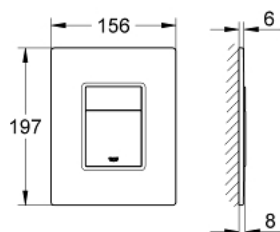

38 916 0A0 SKATE COSMOPOLITAN FLUSH PLATE

PRODUCT DESCRIPTION

- Colour: mirror glass
- with mirror surface
- plastic actuation buttons, titanium
- for dual flush or start & stop actuation
- for pneumatic discharge valve AV1
- vertical and horizontal installation
- 156 x 197 mm
- made of security glass
- mounting set
- for combination with Rapid SL and Uniset with GD 2 cistern
- for use with Rapid SLX please order shaft 66 791 000 (sold separately)

38 916 0A0 SKATE COSMOPOLITAN FLUSH PLATE

SPARE PARTS, 8月 2010 – now

1: Top plate with push button (Spare part-nr. 423690A0)