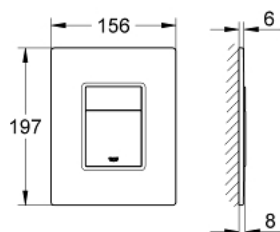

## 38 916 0A0 SKATE COSMOPOLITAN FLUSH PLATE

### PRODUCT DESCRIPTION

- Colour: mirror glass
- with mirror surface
- plastic actuation buttons, titanium
- for dual flush or start & stop actuation
- for pneumatic discharge valve AV1
- vertical and horizontal installation
- 156 x 197 mm
- made of security glass
- mounting set
- for combination with Rapid SL and Uniset with GD 2 cistern
- for use with Rapid SLX please order shaft 66 791 000 (sold separately)

## 38 916 0A0 SKATE COSMOPOLITAN FLUSH PLATE

**SPARE PARTS**, 8月 2010 – now

1: Top plate with push button (Spare part-nr. 423690A0)