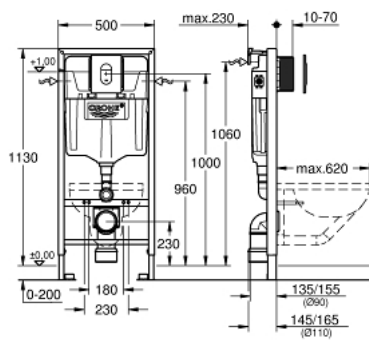

38 929 000 **RAPID SL 4-IN-1 SET FOR WC, 1.13 M INSTALLATION HEIGHT**

PRODUCT DESCRIPTION

- Colour: chrome
- with flushing cistern GD 2, 6 - 9 l
- consists of:
 - Rapid SL element for WC (38 528 001)
 - Arena Cosmopolitan flush plate, chrome, vertical installation (38 844 000)
 - wall brackets (38 558 00M)
 - including WC set for noise protection (37 131 000)