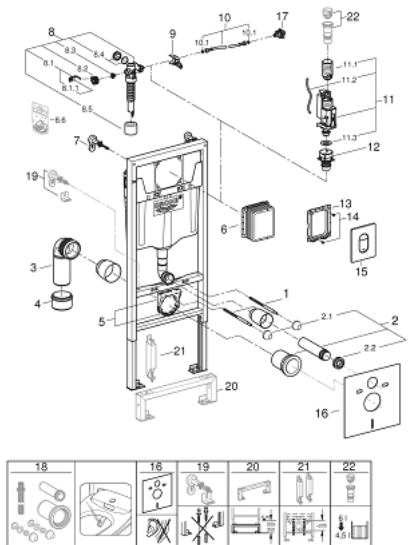

38 929 000 RAPID SL 4-IN-1 SET FOR WC, 1.13 M INSTALLATION HEIGHT

SPARE PARTS, October 2021 – now

- 1: Threaded bolt (Spare part-nr. 4276400M)
- 2: WC inlet and outlet connecting set (Spare part-nr. 37311K00)
- 2.1: Basin fastening (Spare part-nr. 43511SH0)
- 2.2: Connector (Spare part-nr. 37119000)
- 3: PP-outlet bend Ø 90 mm (Spare part-nr. 42327000)
- 4: 4" Outlet Adaptor F Rapid SI (Spare part-nr. 42242000)
- 5: Support for outlet bend (Spare part-nr. 42243000)
- 6: Inspection shaft (Spare part-nr. 66791000)
- 7: Wall union (Spare part-nr. 3855800M)
- 8: Filling valve (Spare part-nr. 37095000)
- 8.1: Lever (Spare part-nr. 43734000)
- 8.1.1: Ball seal dia. 9x6.8 mm (Spare part-nr. 4377000M)
- 8.2: Valve head (Spare part-nr. 43536000)
- 8.3: Membrane (Spare part-nr. 4375800M)
- 8.4: Screw cap (Spare part-nr. 43735000)
- 8.5: Valve float, 5 pcs. (Spare part-nr. 4379100M)
- 8.6: Repl. kit f. seal (Spare part-nr. 43722000)*
- 9: Support device (Spare part-nr. 42246000)
- 10: Tube (Spare part-nr. 42233000)
- 10.1: Seat washer (Spare part-nr. 0319100M)
- 11: Dual Flush discharge valve AV1 (Spare part-nr. 42320000)
- 11.1: Extension for overflow pipe (Spare part-nr. 42313000)
- 11.2: pneumatic hose (Spare part-nr. 42319000)
- 11.3: Ball seal dia. 9x6.8 mm (Spare part-nr. 42310000)
- 12: Valve seat for GD2 (Spare part-nr. 42315000)
- 13: Frame (Spare part-nr. 43207000)
- 14: Screw dia. 4x52 mm (Spare part-nr. 6636200M)
- 15: top plate w. push button (Spare part-nr. 42378000)
- 16: Set for noise protection (Spare part-nr. 37131000)
- 17: Water connection (Spare part-nr. 48561000)
- 18: Retrofit kit for shower toilets Sensia Arena and Sensia Pro (Spare part-nr. 40899000)*
- 19: Xtra wall brackets, flexible placing (Spare part-nr. 38733000)*
- 20: Extension (Spare part-nr. 38629000)*
- 21: Accessory (Spare part-nr. 38779000)*
- 22: 4,5 l Adapter for GD2 (Spare part-nr. 42333000)*