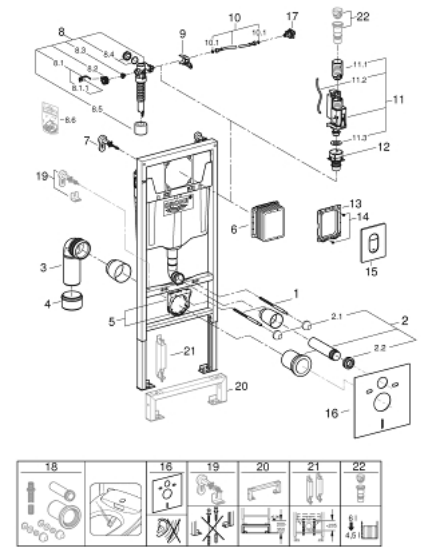

38 929 000 **RAPID SL 4-IN-1 SET FOR WC, 1.13 M INSTALLATION HEIGHT**

SPARE PARTS, 10月 2021 – now

- 1: Threaded bolt (Spare part-nr. 4276400M)
- 2: WC inlet and outlet connecting set (Spare part-nr. 37311K00)
 - 2.1: Basin fastening (Spare part-nr. 43511SH0)
 - 2.2: Connector (Spare part-nr. 37119000)
- 3: PP-outlet bend Ø 90 mm (Spare part-nr. 42327000)
- 4: Reducer (Spare part-nr. 42242000)
- 5: Support for outlet bend (Spare part-nr. 42243000)
- 6: Inspection shaft (Spare part-nr. 66791000)
- 7: Wall brackets (Spare part-nr. 3855800M)
- 8: Filling valve (Spare part-nr. 37095000)
 - 8.1: Lever (Spare part-nr. 43734000)
 - 8.1.1: Seal (Spare part-nr. 4377000M)
 - 8.2: Valve head (Spare part-nr. 43536000)
 - 8.3: Membrane (Spare part-nr. 4375800M)
 - 8.4: Screw cap (Spare part-nr. 43735000)
 - 8.5: Valve float, 5 pcs. (Spare part-nr. 4379100M)
 - 8.6: Set of seals (Spare part-nr. 43722000)*
- 9: Support device (Spare part-nr. 42246000)
- 10: Connecting hose (Spare part-nr. 42233000)
 - 10.1: Sealing washer (Spare part-nr. 0319100M)
- 11: Dual Flush discharge valve AV1 (Spare part-nr. 42320000)
 - 11.1: Extension for overflow pipe (Spare part-nr. 42313000)
 - 11.2: Pneumatic hose (Spare part-nr. 42319000)
 - 11.3: Seal (Spare part-nr. 42310000)
- 12: Valve seat for GD2 (Spare part-nr. 42315000)
- 13: Mounting frame (Spare part-nr. 43207000)
- 14: Screw (Spare part-nr. 6636200M)
- 15: Top plate with push button (Spare part-nr. 42378000)
- 16: Set for noise protection (Spare part-nr. 37131000)
- 17: Water connection (Spare part-nr. 48561000)
- 18: Retrofit kit for shower toilets Sensia Arena and Sensia Pro (Spare part-nr. 40899000)*
- 19: Xtra wall brackets, flexible placing (Spare part-nr. 38733000)*
- 20: Extension (Spare part-nr. 38629000)*
- 21: Accessory (Spare part-nr. 38779000)*
- 22: 4.5 l adapter for GD2 (Spare part-nr. 42333000)*