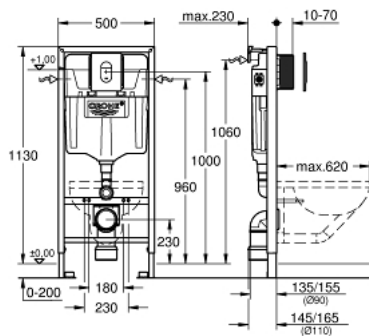

38 929 000 **RAPID SL 4-IN-1 SET FOR WC, 1.13 M INSTALLATION HEIGHT**

PRODUCT DESCRIPTION

- Colour: chrome
- with flushing cistern GD 2, 6 - 9 l
- consisting of:
 - Rapid SL element for WC (38 528 001)
 - Arena Cosmopolitan flush plate, chrome, vertical installation (38 844 000)
 - wall brackets (38 558 00M)
 - including WC set for noise protection (37 131 000)