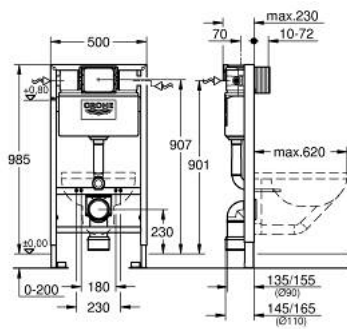

## 38 947 000 RAPID SL 2-IN-1 SET FOR WC, 1.00 M INSTALLATION HEIGHT

### PRODUCT DESCRIPTION

- with flushing cistern 6 - 9 l
- consists of:
  - Rapid SL element for WC (38 525 001)
  - wall brackets (38 558 00M)