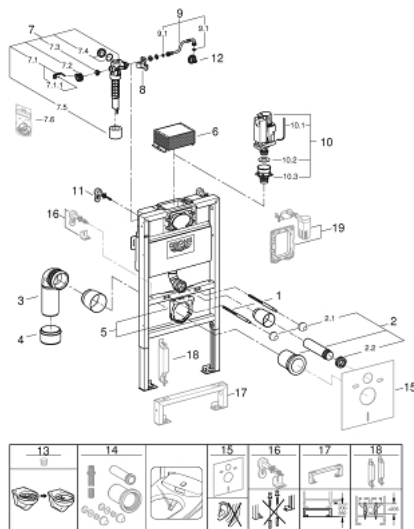

### PRODUCT DESCRIPTION

- with flushing cistern 6 - 9 l
- consists of:
  - Rapid SL element for WC (38 525 001)
  - wall brackets (38 558 00M)

### SPARE PARTS, November 2021 – now

- 1: Threaded bolt (Spare part-nr. 4276400M)
  - 2: WC inlet and outlet connecting set (Spare part-nr. 37311K00)
  - 2.1: Basin fastening (Spare part-nr. 43511SH0)
  - 2.2: Connector (Spare part-nr. 37119000)
  - 3: PP-outlet bend  $\varnothing$  90 mm (Spare part-nr. 42327000)
  - 4: 4" Outlet Adaptor F Rapid SI (Spare part-nr. 42242000)
  - 5: Support for outlet bend (Spare part-nr. 42243000)
  - 6: inspection shaft for flushing cistern (Spare part-nr. 42326000)
  - 7: Filling valve (Spare part-nr. 37095000)
  - 7.1: Lever (Spare part-nr. 43734000)
  - 7.1.1: Ball seal dia. 9x6.8 mm (Spare part-nr. 4377000M)
  - 7.2: Valve head (Spare part-nr. 43536000)
  - 7.3: Membrane (Spare part-nr. 4375800M)
  - 7.4: Screw cap (Spare part-nr. 43735000)
  - 7.5: Valve float, 5 pcs. (Spare part-nr. 4379100M)
  - 7.6: Repl. kit f. seal (Spare part-nr. 43722000)\*
  - 8: Support device (Spare part-nr. 42195000)
  - 9: Overflow Sleeve (Spare part-nr. 43325000)
  - 9.1: Seat washer (Spare part-nr. 0319100M)
  - 10: Discharge valve AV1 complete (Spare part-nr. 42314000)
  - 10.1: pneumatic hose (Spare part-nr. 42319000)
  - 10.2: Ball seal dia. 9x6.8 mm (Spare part-nr. 42310000)
  - 10.3: Valve seat for GD2 (Spare part-nr. 42315000)
  - 11: Wall union (Spare part-nr. 3855800M)
  - 12: Water connection (Spare part-nr. 48561000)
  - 13: Flow restrictor (Spare part-nr. 42300000)\*
  - 14: Retrofit kit for shower toilets Sensia Arena and Sensia Pro (Spare part-nr. 40899000)\*
  - 15: Set for noise protection (Spare part-nr. 37131000)\*
  - 16: Xtra wall brackets, flexible placing (Spare part-nr. 38733000)\*
  - 17: Extension (Spare part-nr. 38629000)\*
  - 18: Accessory (Spare part-nr. 38779000)\*
  - 19: Retro-fit set (Spare part-nr. 38796000)\*
- \* Optional accessories