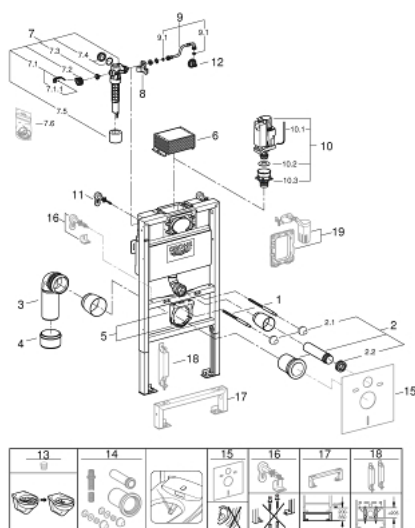

38 947 000 **RAPID SL 2-IN-1 SET FOR WC, 1.00 M INSTALLATION HEIGHT**

PRODUCT DESCRIPTION

- with flushing cistern 6 - 9 l
- consisting of:
 - Rapid SL element for WC (38 525 001)
 - wall brackets (38 558 00M)

38 947 000 **RAPID SL 2-IN-1 SET FOR WC, 1.00 M INSTALLATION HEIGHT**

SPARE PARTS, 11月 2021 – now

- 1: Threaded bolt (Spare part-nr. 4276400M)
- 2: WC inlet and outlet connecting set (Spare part-nr. 37311K00)
 - 2.1: Basin fastening (Spare part-nr. 43511SH0)
 - 2.2: Connector (Spare part-nr. 37119000)
- 3: PP-outlet bend Ø 90 mm (Spare part-nr. 42327000)
- 4: Reducer (Spare part-nr. 42242000)
- 5: Support for outlet bend (Spare part-nr. 42243000)
- 6: Inspection shaft for flushing cistern (Spare part-nr. 42326000)
- 7: Filling valve (Spare part-nr. 37095000)
 - 7.1: Lever (Spare part-nr. 43734000)
 - 7.1.1: Seal (Spare part-nr. 4377000M)
 - 7.2: Valve head (Spare part-nr. 43536000)
 - 7.3: Membrane (Spare part-nr. 4375800M)
 - 7.4: Screw cap (Spare part-nr. 43735000)
 - 7.5: Valve float, 5 pcs. (Spare part-nr. 4379100M)
 - 7.6: Set of seals (Spare part-nr. 43722000)*
- 8: Support device (Spare part-nr. 42195000)
- 9: Overflow Sleeve (Spare part-nr. 43325000)
 - 9.1: Sealing washer (Spare part-nr. 0319100M)
- 10: Discharge valve AV1 complete (Spare part-nr. 42314000)
 - 10.1: Pneumatic hose (Spare part-nr. 42319000)
 - 10.2: Seal (Spare part-nr. 42310000)
 - 10.3: Valve seat for GD2 (Spare part-nr. 42315000)
- 11: Wall brackets (Spare part-nr. 3855800M)
- 12: Water connection (Spare part-nr. 48561000)
- 13: Flow restrictor (Spare part-nr. 42300000)*
- 14: Retrofit kit for shower toilets Sensia Arena and Sensia Pro (Spare part-nr. 40899000)*
- 15: Set for noise protection (Spare part-nr. 37131000)*
- 16: Xtra wall brackets, flexible placing (Spare part-nr. 38733000)*
- 17: Extension (Spare part-nr. 38629000)*
- 18: Accessory (Spare part-nr. 38779000)*
- 19: Retrofit set (Spare part-nr. 38796000)*