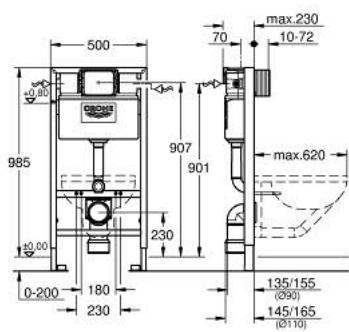

38 947 000 **RAPID SL 2-IN-1 SET FOR WC, 1.00 M INSTALLATION HEIGHT**

PRODUCT DESCRIPTION

- with flushing cistern 6 - 9 l
- consisting of:
 - Rapid SL element for WC (38 525 001)
 - wall brackets (38 558 00M)

38 947 000 **RAPID SL 2-IN-1 SET FOR WC, 1.00 M INSTALLATION HEIGHT**

SPARE PARTS, 11月 2021 – now

- 1: Threaded bolt (Spare part-nr. 4276400M)
- 2: WC inlet and outlet connecting set (Spare part-nr. 37311K00)
 - 2.1: Basin fastening (Spare part-nr. 43511SH0)
 - 2.2: Connector (Spare part-nr. 37119000)
- 3: PP-outlet bend Ø 90 mm (Spare part-nr. 42327000)
- 4: Reducer (Spare part-nr. 42242000)
- 5: Support for outlet bend (Spare part-nr. 42243000)
- 6: Inspection shaft for flushing cistern (Spare part-nr. 42326000)
- 7: Filling valve (Spare part-nr. 37095000)
 - 7.1: Lever (Spare part-nr. 43734000)
 - 7.1.1: Seal (Spare part-nr. 4377000M)
 - 7.2: Valve head (Spare part-nr. 43536000)
 - 7.3: Membrane (Spare part-nr. 4375800M)
 - 7.4: Screw cap (Spare part-nr. 43735000)
 - 7.5: Valve float, 5 pcs. (Spare part-nr. 4379100M)
 - 7.6: Set of seals (Spare part-nr. 43722000)*
- 8: Support device (Spare part-nr. 42195000)
- 9: Overflow Sleeve (Spare part-nr. 43325000)
 - 9.1: Sealing washer (Spare part-nr. 0319100M)
- 10: Discharge valve AV1 complete (Spare part-nr. 42314000)
 - 10.1: Pneumatic hose (Spare part-nr. 42319000)
 - 10.2: Seal (Spare part-nr. 42310000)
 - 10.3: Valve seat for GD2 (Spare part-nr. 42315000)
- 11: Wall brackets (Spare part-nr. 3855800M)
- 12: Water connection (Spare part-nr. 48561000)
- 13: Flow restrictor (Spare part-nr. 42300000)*
- 14: Retrofit kit for shower toilets Sensia Arena and Sensia Pro (Spare part-nr. 40899000)*
- 15: Set for noise protection (Spare part-nr. 37131000)*
- 16: Xtra wall brackets, flexible placing (Spare part-nr. 38733000)*
- 17: Extension (Spare part-nr. 38629000)*
- 18: Accessory (Spare part-nr. 38779000)*
- 19: Retrofit set (Spare part-nr. 38796000)*