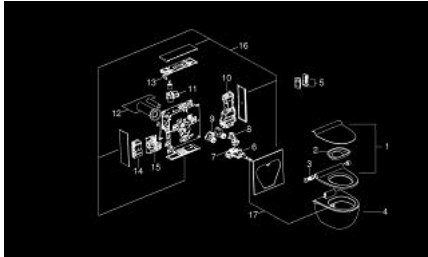

39 111 LP0 GROHE SENSIA IGS SHOWER TOILET COMPLETE SYSTEM FOR CONCEALED FLUSHING CISTERNS, WALL-HUNG

SPARE PARTS, 8月 2018 – now

- 1: WC seat and lid (Spare part-nr. 14913000)
- 2: Splash protection (Spare part-nr. 14914000)
- 3: Operating unit (Spare part-nr. 14916000)
- 4: WC ceramic (Spare part-nr. 14900000)
- 5: Remote control (Spare part-nr. 14915000)
- 6: Shower unit (Spare part-nr. 14904000)
- 7: Interface print (Spare part-nr. 14908000)
- 8: Dryer (Spare part-nr. 14905000)
- 9: Flush device (Spare part-nr. 14910000)
- 10: Boiler (Spare part-nr. 14902000)
- 11: Odour extraction (Spare part-nr. 14909000)
- 12: Connecting pipe (Spare part-nr. 14917000)
- 13: LED-print (Spare part-nr. 14907000)
- 14: Electronic (Spare part-nr. 14906000)
- 15: Pump (Spare part-nr. 14903000)
- 16: Panel set (Spare part-nr. 14911LP0)
- 17: Spray (Spare part-nr. 14912000)