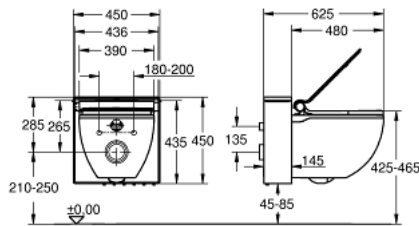

## 39 111 LP0 GROHE SENSIA IGS SHOWER TOILET COMPLETE SYSTEM FOR CONCEALED FLUSHING CISTERNS, WALL-HUNG