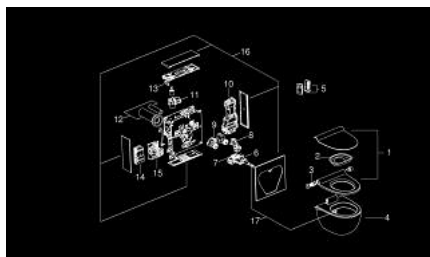

39 111 SH0 GROHE SENSIA IGS SHOWER TOILET COMPLETE SYSTEM FOR CONCEALED FLUSHING CISTERNS, WALL-HUNG

SPARE PARTS, August 2018 – now

- 1: WC seat and lid (Spare part-nr. 14913000)
- 2: Splash protection (Spare part-nr. 14914000)
- 3: Operating unit (Spare part-nr. 14916000)
- 4: WC ceramic (Spare part-nr. 14900000)
- 5: Remote control (Spare part-nr. 14915000)
- 6: Shower unit (Spare part-nr. 14904000)
- 7: Interface print (Spare part-nr. 14908000)
- 8: Dryer (Spare part-nr. 14905000)
- 9: Flush device (Spare part-nr. 14910000)
- 10: Boiler (Spare part-nr. 14902000)
- 11: Odour extraction (Spare part-nr. 14909000)
- 12: Connecting pipe (Spare part-nr. 14917000)
- 13: LED-print (Spare part-nr. 14907000)
- 14: Electronic (Spare part-nr. 14906000)
- 15: Pump (Spare part-nr. 14903000)
- 16: Panel set (Spare part-nr. 14911SH0)
- 17: Spray (Spare part-nr. 14912000)