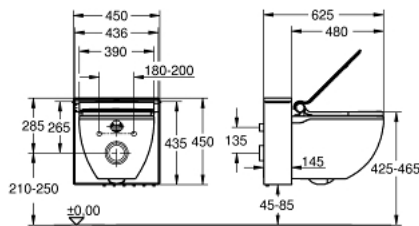

## 39 111 SH0 GROHE SENSLA IGS SHOWER TOILET COMPLETE SYSTEM FOR CONCEALED FLUSHING CISTERNS, WALL-HUNG