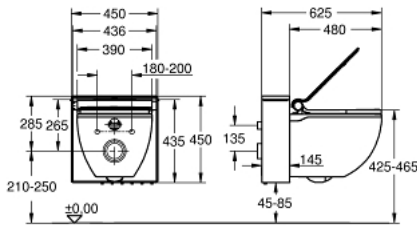

39 111 SH0 GROHE SENSIA IGS SHOWER TOILET COMPLETE SYSTEM FOR CONCEALED FLUSHING CISTERNS, WALL-HUNG

PRODUCT DESCRIPTION (1/2)

- Colour: alpine white
- GROHE Hygiene decalcification program, unique 70°C hot water cleaning for entire water system, automatic shower cleaning before and after every use
- GROHE DreamSpray technology:
 - separate water way for front spray
 - aerated shower spray
 - oscillating spray (automatic forward and reverse motion of the spray)
 - pulsating spray for massage
 - adjustable spray intensity
- automatic pre- and post-rinsing of spray nozzle with fresh water
- warm water with adjustable temperature
- Additional functions:
 - warm air dryer with adjustable temperature
 - odor extraction with filter
 - Duroplast WC seat and lid with soft close function
 - push and turn seat control operation
 - 4 programmable user profiles for remote controller
 - power switch
 - inside night lighting
 - hidden water supply and power supply connections
- includes:
 - touchscreen remote control with wall-mounted holder
 - batteries for remote controller
 - active carbon filter
 - fixing and connecting material
 - flush pipe
 - installation guide, manual
 - cable with system plug on device
- pressure 0.1 - 1.0 MPa (1 - 10 bar)
- nominal voltage 220-240 V AC 1400 W
- main frequency 50-60 Hz
- type of protection IPX4

Pure Freude
an Wasser

39 111 SH0 GROHE SENSIA IGS SHOWER TOILET COMPLETE SYSTEM FOR CONCEALED FLUSHING CISTERNS, WALL-HUNG

PRODUCT DESCRIPTION (2/2)

- complying with EN 1717/13077
- CE approved
- SH0: alpine white ceramic, housing, front, seat and lid