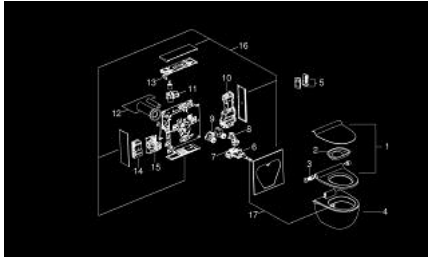

Pure Freude
an Wasser

39 111 SH0 GROHE SENSIA IGS SHOWER TOILET COMPLETE SYSTEM FOR CONCEALED FLUSHING CISTERNS, WALL-HUNG

PRODUCT DESCRIPTION (2/2)

- complying with EN 1717/13077
- CE approved
- SH0: alpine white ceramic, housing, front, seat and lid

39 111 SH0 GROHE SENSIA IGS SHOWER TOILET COMPLETE SYSTEM FOR CONCEALED FLUSHING CISTERNS, WALL-HUNG

SPARE PARTS, 8月 2018 – now

- 1: WC seat and lid (Spare part-nr. 14913000)
- 2: Splash protection (Spare part-nr. 14914000)
- 3: Operating unit (Spare part-nr. 14916000)
- 4: WC ceramic (Spare part-nr. 14900000)
- 5: Remote control (Spare part-nr. 14915000)
- 6: Shower unit (Spare part-nr. 14904000)
- 7: Interface print (Spare part-nr. 14908000)
- 8: Dryer (Spare part-nr. 14905000)
- 9: Flush device (Spare part-nr. 14910000)
- 10: Boiler (Spare part-nr. 14902000)
- 11: Odour extraction (Spare part-nr. 14909000)
- 12: Connecting pipe (Spare part-nr. 14917000)
- 13: LED-print (Spare part-nr. 14907000)
- 14: Electronic (Spare part-nr. 14906000)
- 15: Pump (Spare part-nr. 14903000)
- 16: Panel set (Spare part-nr. 14911SH0)
- 17: Spray (Spare part-nr. 14912000)