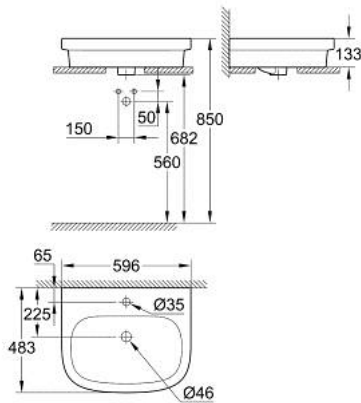

39 198 000 EUROSMART COUNTER TOP BASIN 60

PRODUCT DESCRIPTION

- Colour: alpine white
- with overflow
- 1 hole punched
- 600 x 483 mm
- height 168 mm
- sanitary ware
- alpine white
- GROHE HyperClean antibacterial glazing
- Proguard

39 198 000 EUROSMART COUNTER TOP BASIN 60

SPARE PARTS, June 2015 – now

1: Mounting set (Spare part-nr. 49512000)