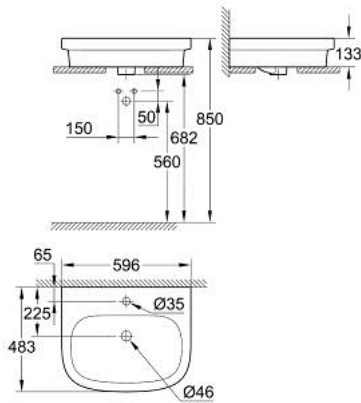

39 198 000 **EUROSMART COUNTER TOP BASIN 60**

PRODUCT DESCRIPTION

- Colour: alpine white
- with overflow
- 1 hole punched
- 600 x 483 mm
- height 168 mm
- sanitary ware
- alpine white
- GROHE HyperClean antibacterial glazing
- Proguard

39 198 000 **EUROSMART COUNTER TOP BASIN 60**

SPARE PARTS, 6月 2015 – now

1: Mounting set (Spare part-nr. 49512000)