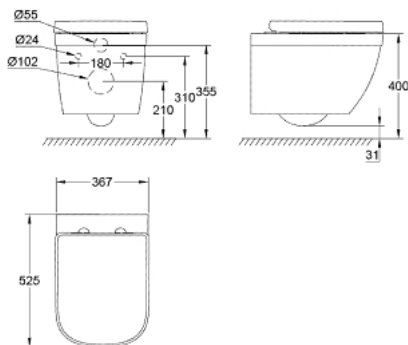

### PRODUCT DESCRIPTION

- Colour: alpine white
- for concealed cistern
- 367 x 525 mm
- height 320 mm
- horizontal outlet
- sanitary ware
- alpine white
- flush volume 5.0 l/3.0 l by EN
- flush volume 4.5 l/3.0 l by GB
- Duroplast WC seat and lid with soft close function
- GROHE HyperClean antibacterial glazing
- Proguard
- including fixation set

### SPARE PARTS, June 2015 – now

- 1: WC seat and lid (Spare part-nr. 49506000)
- 1.1: Shock absorber (Spare part-nr. 4952000M)
- 2: Fixing set (Spare part-nr. 49511000)