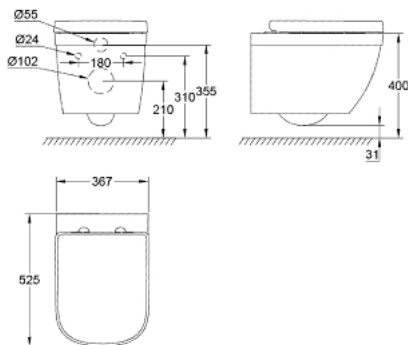

39 205 000 EUROSMART WALL HUNG WC

PRODUCT DESCRIPTION

- Colour: alpine white
- for concealed cistern
- 367 x 525 mm
- height 320 mm
- horizontal outlet
- sanitary ware
- alpine white
- flush volume 5.0 l/3.0 l by EN
- flush volume 4.5 l/3.0 l by GB
- Duroplast WC seat and lid with soft close function
- GROHE HyperClean antibacterial glazing
- Proguard
- including fixation set

39 205 000 EUROSMART WALL HUNG WC

SPARE PARTS, 6月 2015 – now

1: WC seat and lid (Spare part-nr. 49506000)

1.1: Shock absorber (Spare part-nr. 4952000M)

2: Fixing set (Spare part-nr. 49511000)