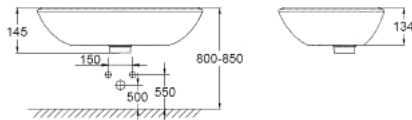

### PRODUCT DESCRIPTION

- Colour: alpine white
- 500 x 380 mm
- height 145 mm
- sanitary ware
- alpine white
- GROHE HyperClean antibacterial glazing
- Proguard