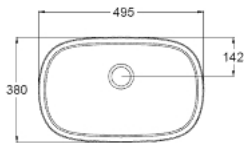

### PRODUCT DESCRIPTION

- Colour: alpine white
- 500 x 380 mm
- height 145 mm
- sanitary ware
- alpine white
- GROHE HyperClean antibacterial glazing
- Proguard