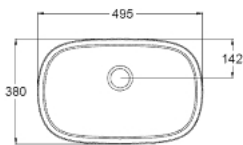

39 216 000 **EUROSTYLE VESSEL BASIN 50**

PRODUCT DESCRIPTION

- Colour: alpine white
- 500 x 380 mm
- height 145 mm
- sanitary ware
- alpine white
- GROHE HyperClean antibacterial glazing
- Proguard

39 216 000 **EUROSTYLE VESSEL BASIN 50**

SPARE PARTS, 6月 2015 – now

1: Mounting set (Spare part-nr. 49512000)