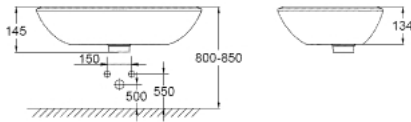

39 216 000 **EUROSTYLE VESSEL BASIN 50**

PRODUCT DESCRIPTION

- Colour: alpine white
- 500 x 380 mm
- height 145 mm
- sanitary ware
- alpine white
- GROHE HyperClean antibacterial glazing
- Proguard

39 216 000 **EUROSTYLE VESSEL BASIN 50**

SPARE PARTS, 6月 2015 – now

1: Mounting set (Spare part-nr. 49512000)