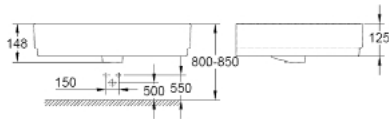

39 231 000 EUROCUBE WASH BASIN 60

PRODUCT DESCRIPTION

- Colour: alpine white
- wall hung
- with overflow
- 1 hole punched
- 605 x 480 mm
- height 148 mm
- sanitary ware
- GROHE HyperClean antibacterial glazing
- Proguard