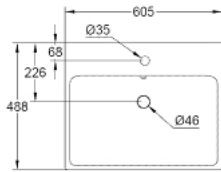

39 231 000 EUROCUBE WASH BASIN 60

PRODUCT DESCRIPTION

- Colour: alpine white
- wall hung
- with overflow
- 1 hole punched
- 605 x 480 mm
- height 148 mm
- sanitary ware
- GROHE HyperClean antibacterial glazing
- Proguard